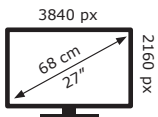

LG Electronics

27UP850K

26 kWh/1000h

46 kWh/1000h

2019/2013