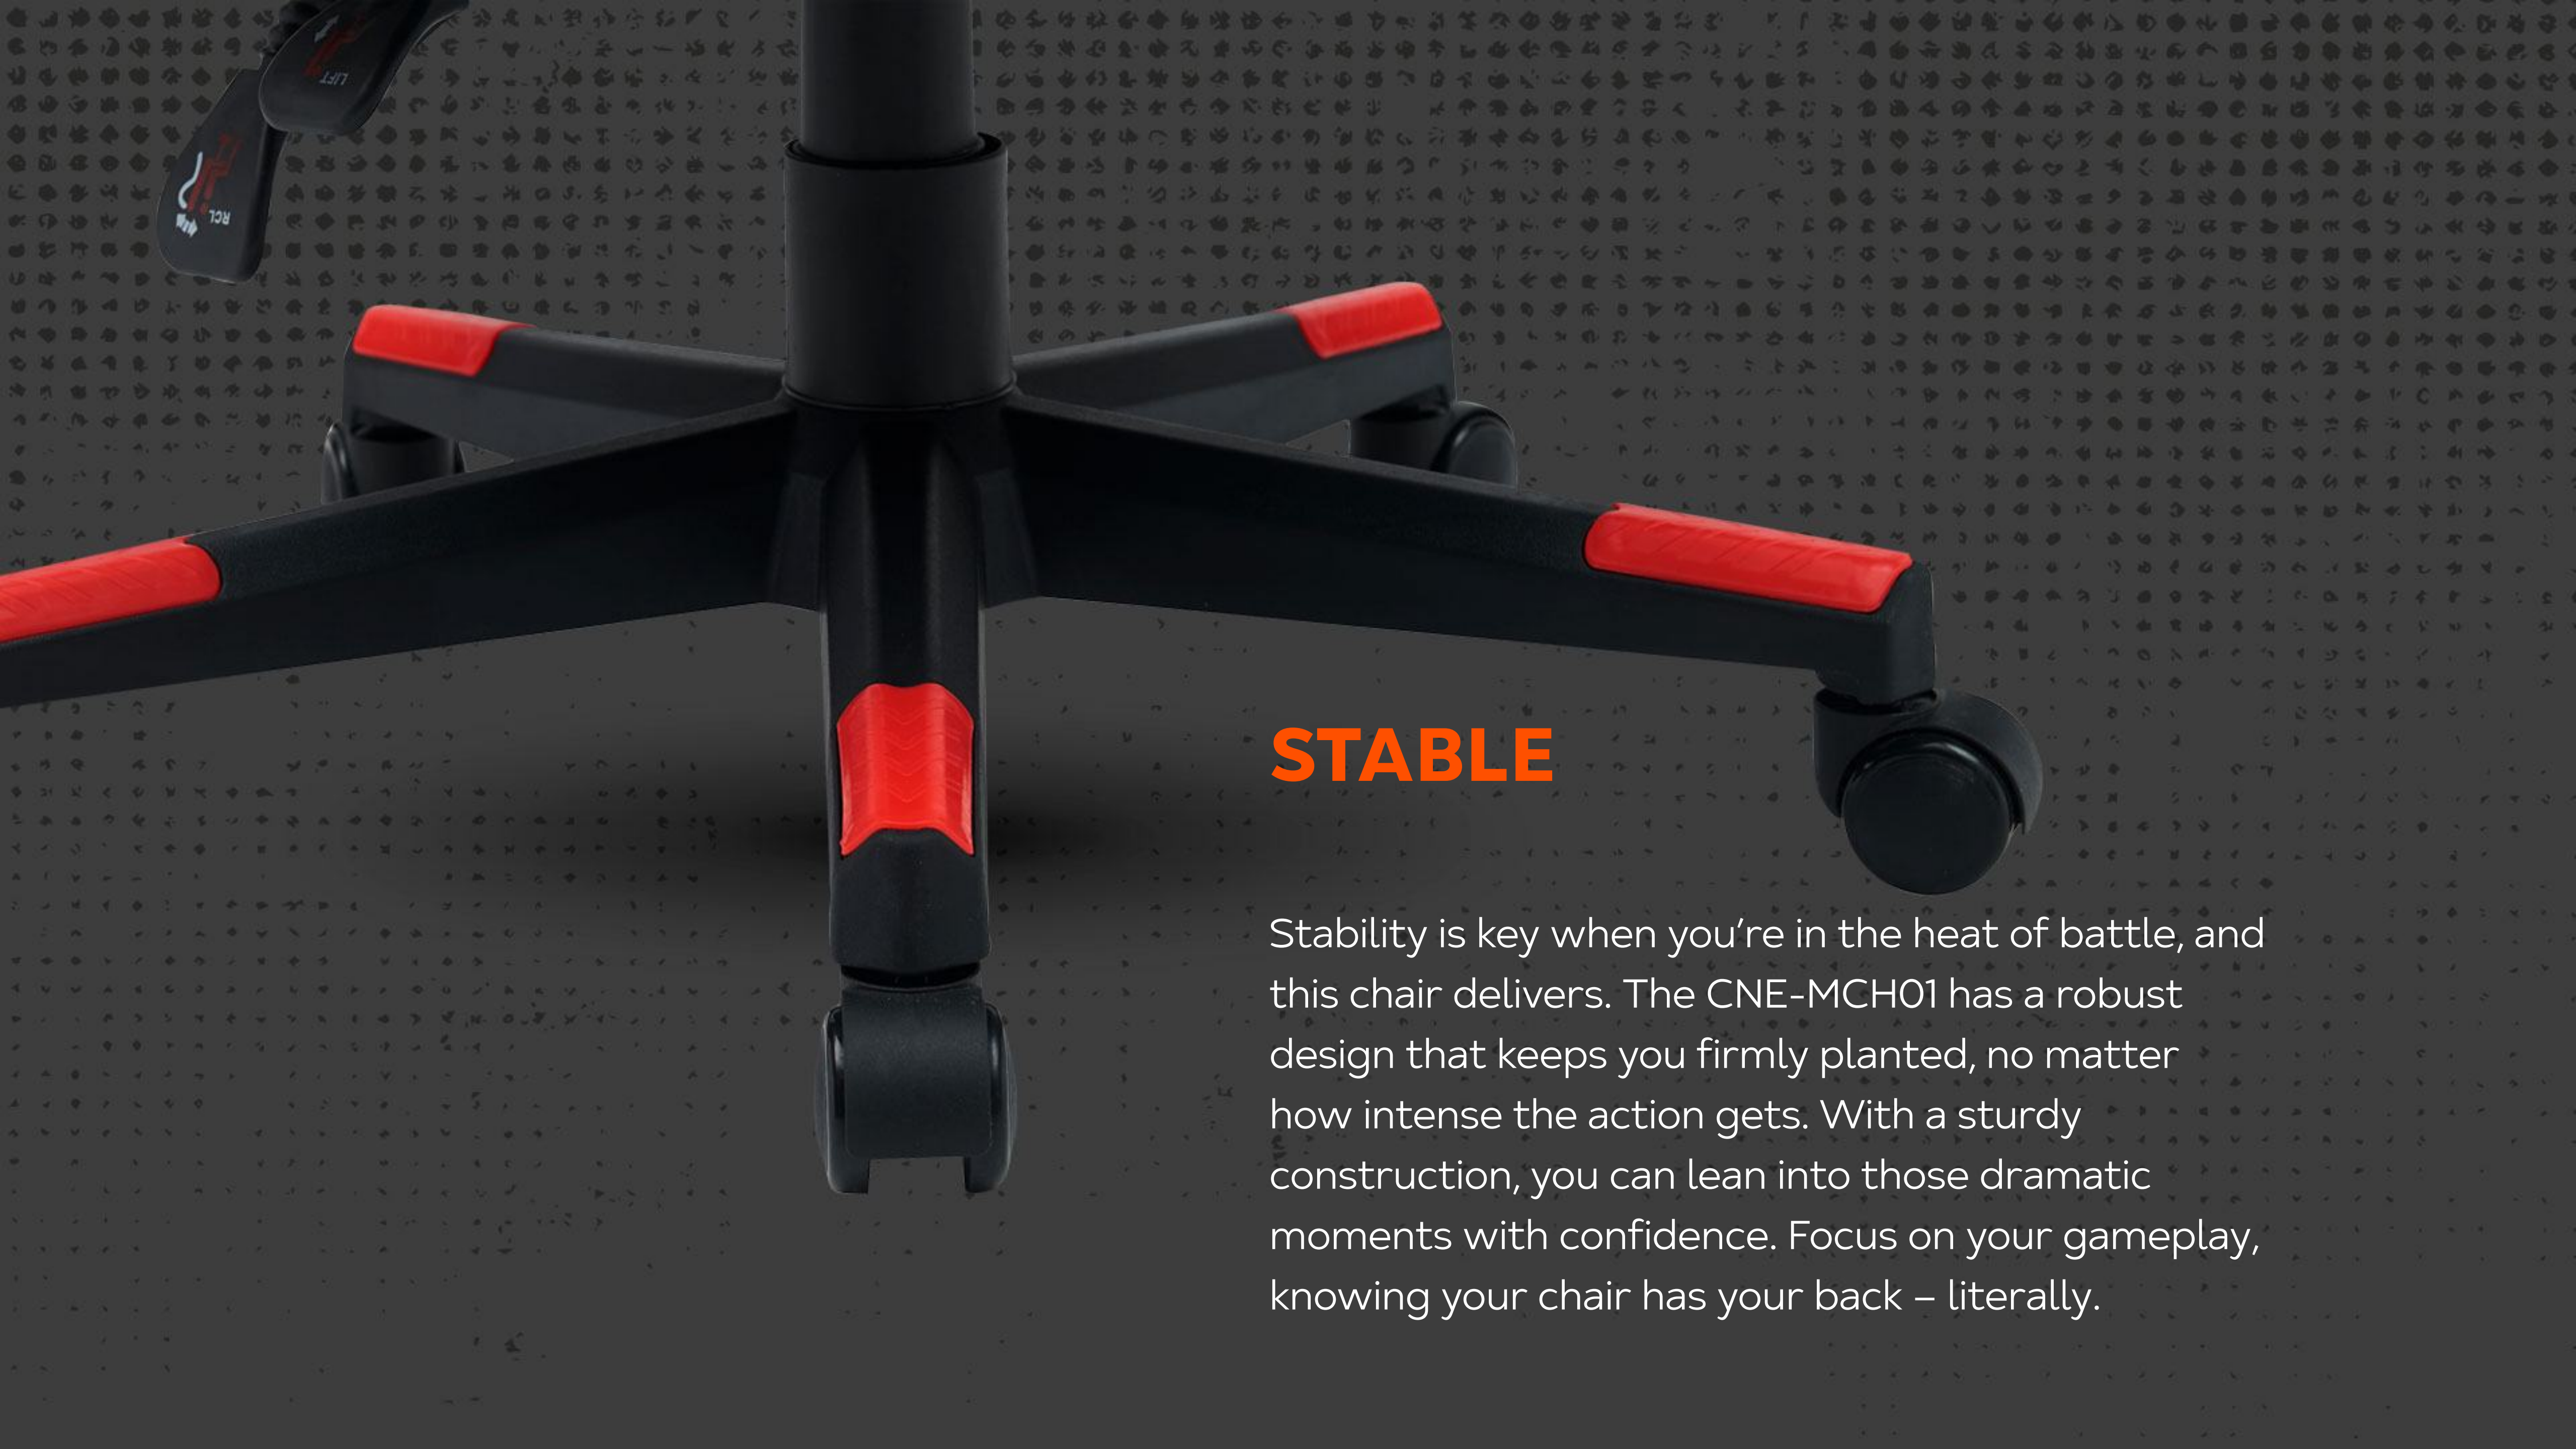

STABLE

Stability is key when you're in the heat of battle, and this chair delivers. The CNE-MCH01 has a robust design that keeps you firmly planted, no matter how intense the action gets. With a sturdy construction, you can lean into those dramatic moments with confidence. Focus on your gameplay, knowing your chair has your back – literally.