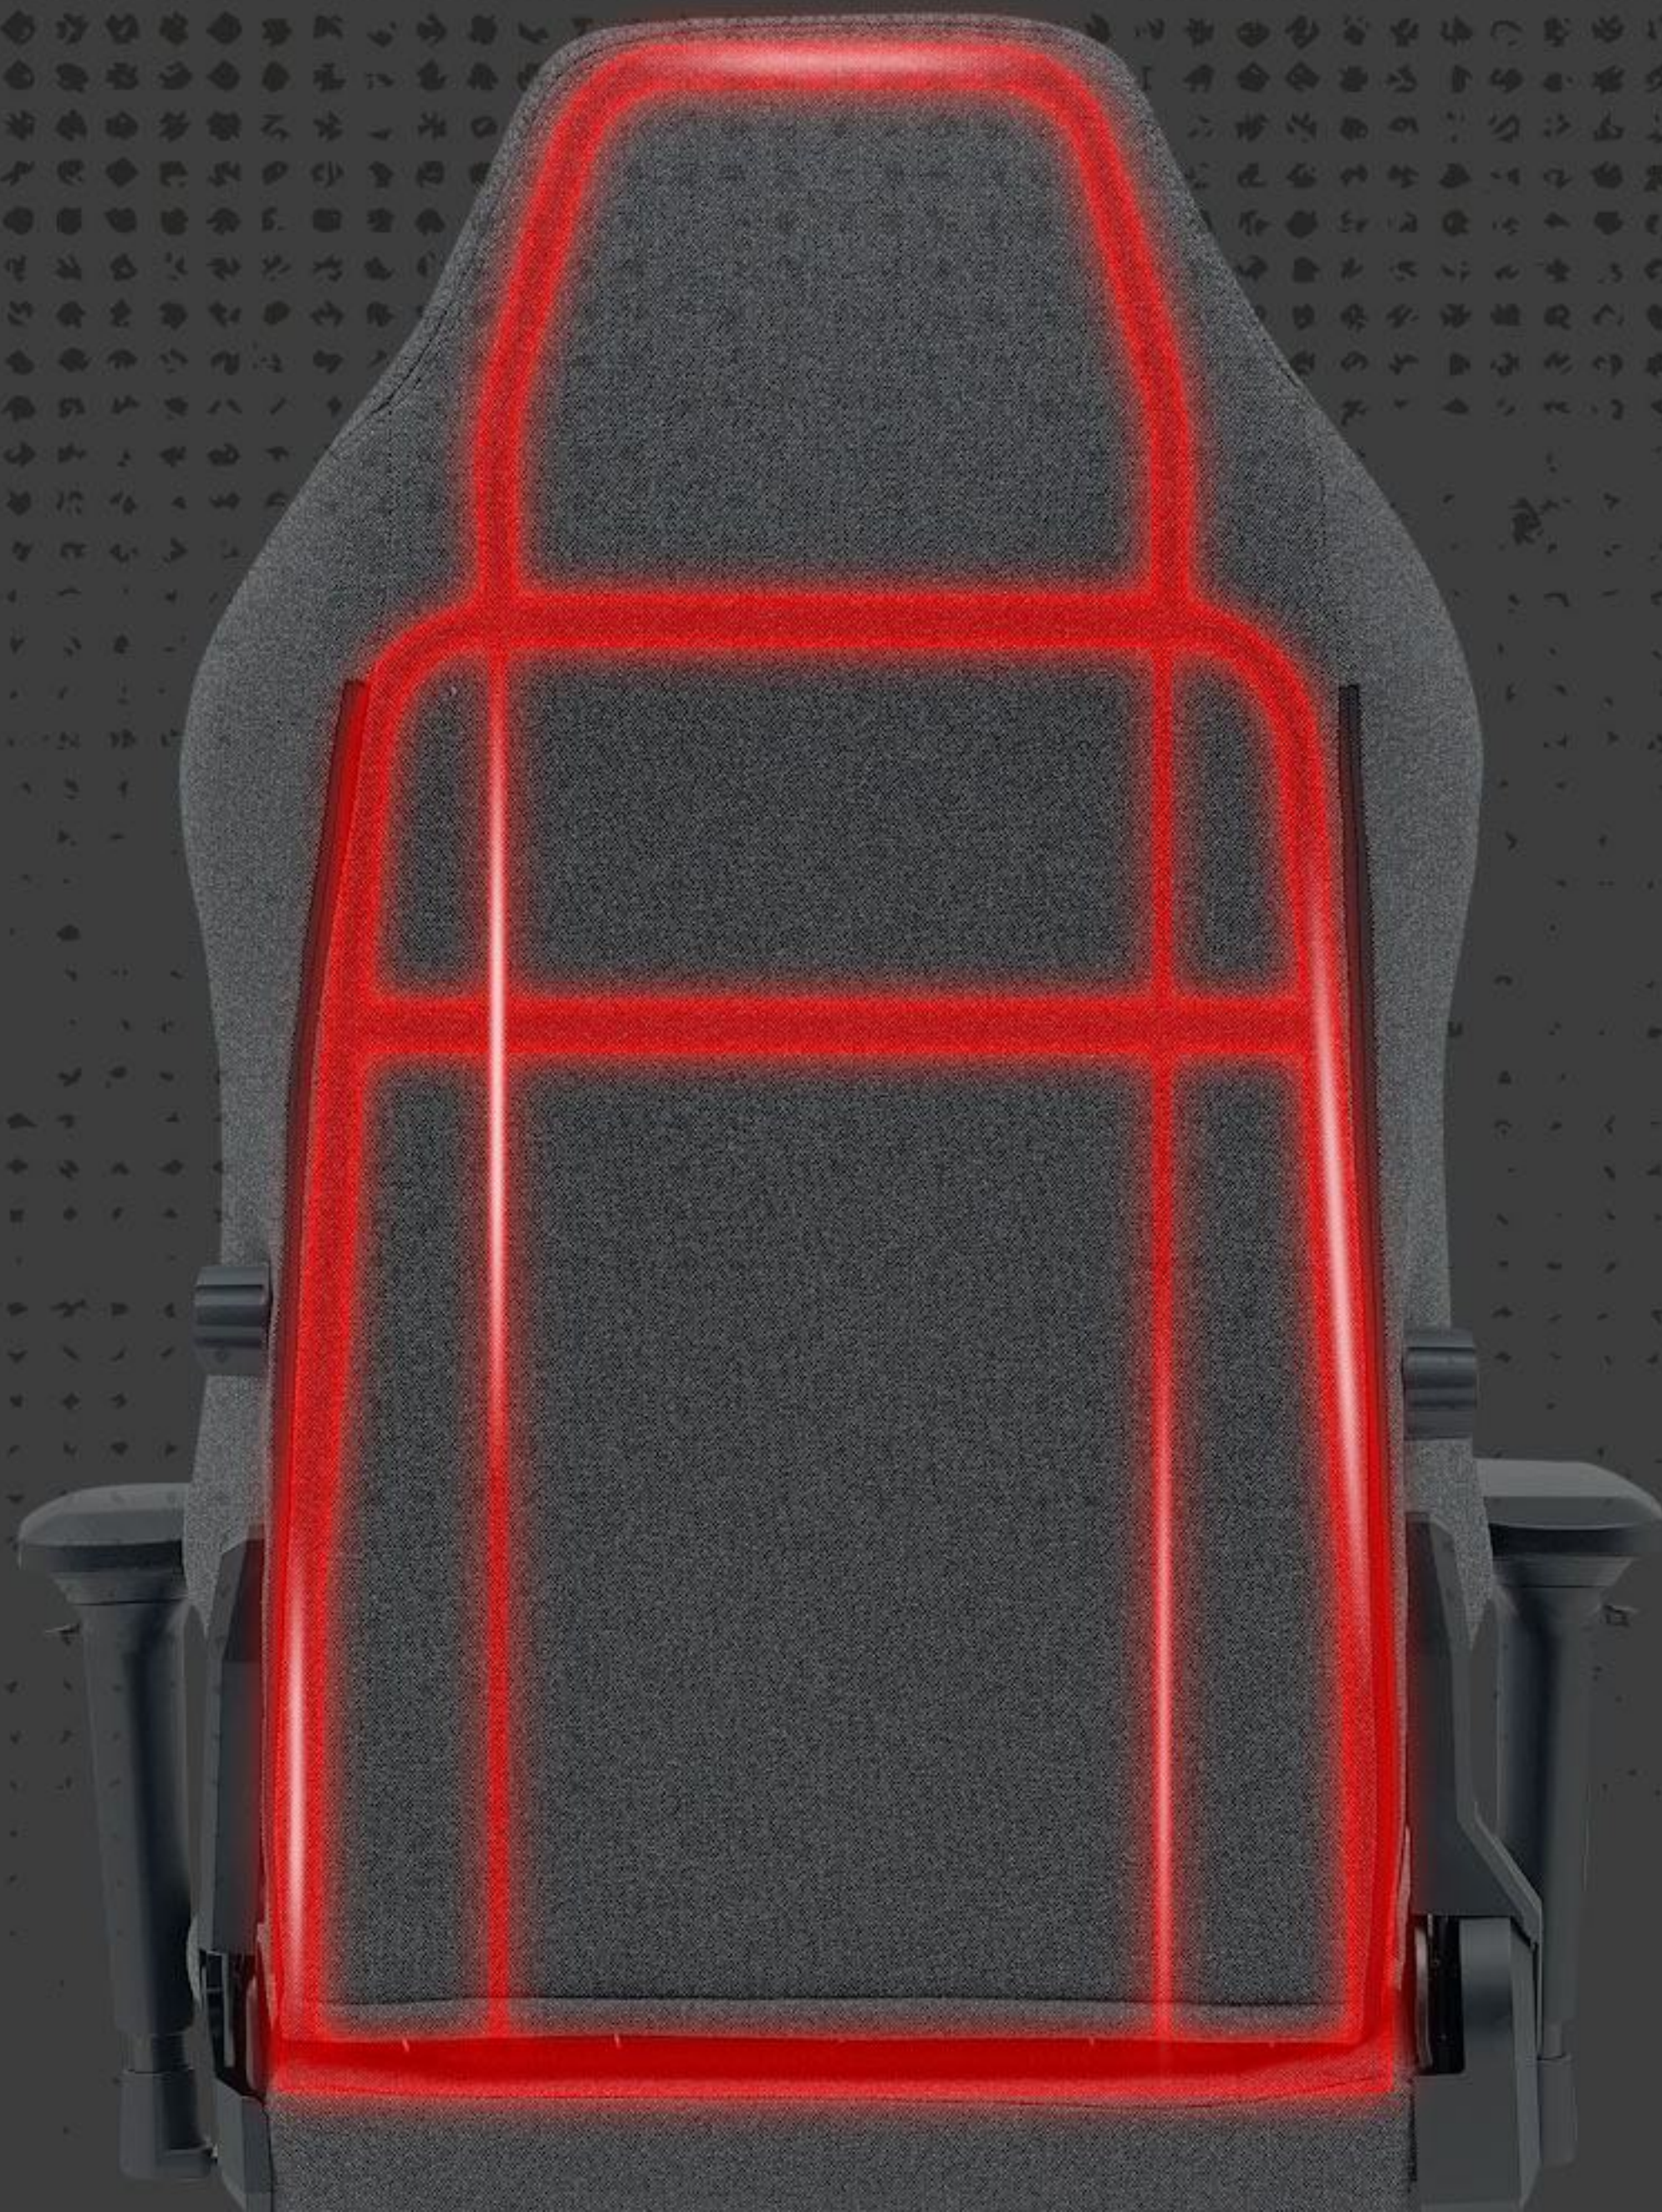

Magnet head pillow

Comfortable 4D armrests

Multi-block mechanism

5-star metal base

Adjustable lumbar 2D curvature

## XL SIZE

Say goodbye to cramped quarters! The XL size of this chair is perfect for those who appreciate a little extra room to move around. You'll have the freedom to stretch out, shift positions, or even do a little celebratory dance after landing a gaming victory.

## 5-STARS METAL BASE

Stability is key when you're deep into gaming, and the 5-star metal base delivers it. This sturdy foundation is designed to keep you grounded. It's like having a solid rock beneath you, allowing you to lean, shift, or even launch out of your seat in excitement without worrying about tipping over.

## **DURABLE METAL FRAME**

Built to last, this chair's frame combines strength with a lightweight design. It's perfect for easily moving the chair around your space, whether you're rearranging for a gaming tournament or simply shifting it to catch some rays. It's a trusty sidekick in the quest for maximum comfort.