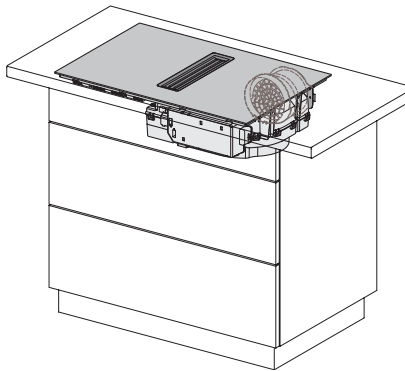

KMDA7473FL/FR – Operating options

KMDA7272FL/FR, KMDA7473FL/FR, Air circulation (Installation drawing)

KMDA7272FL/FR, KMDA7473FL/FR, Plug&Play (Installation drawing)

KMDA7272FL, KMDA7473FL – Side view flush, Plug&Play – Installation drawing

KMDA7272FL, KMDA7473FL – Side view lying on top, Plug&Play – Installation drawing

KMDA7272FL, KMDA7473FL – Side view flush+X, Plug&Play – Installation drawing

KMDA7272FL, KMDA7473FL – Side view lying on top+X, Plug&Play – Installation drawing