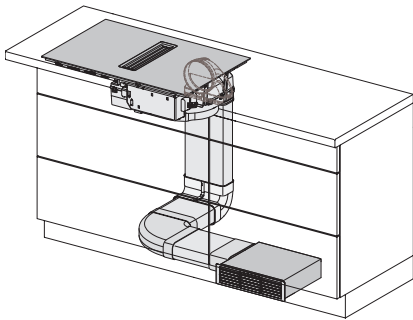

	Abluftbetrieb	Geführter Umluftbetrieb	Plug&Play-Betrieb
KMDA 7473 FR-A	✓	–	–
KMDA 7473 FR-U	–	✓	✓/✓
KMDA 7473 FL-A	✓	–	–
KMDA 7473 FL-U	–	✓	✓/✓

KMDA7272FL, KMDA7473FL – flush – Installation drawing

KMDA7272FL, KMDA7473FL – Installation drawing

KMDA7473FL/FR – Operating options

KMDA7272FL/FR, KMDA7473FL/FR, Air circulation (Installation drawing)

KMDA7272FL/FR, KMDA7473FL/FR, Plug&Play (Installation drawing)

KMDA7272FL, KMDA7473FL – Side view flush, Plug&Play – Installation drawing

KMDA7272FL, KMDA7473FL – Side view lying on top, Plug&Play – Installation drawing

KMDA7272FL, KMDA7473FL – Side view flush+X, Plug&Play – Installation drawing

KMDA7272FL, KMDA7473FL – Side view lying on top+X, Plug&Play – Installation drawing