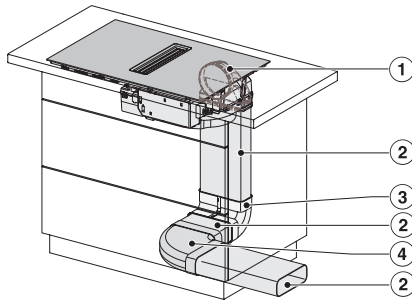

KMDA7272FL, KMDA7473FL – Side view lying on top, Plug&Play – Installation drawing

KMDA7272FL, KMDA7473FL – Side view flush+X, Plug&Play – Installation drawing

KMDA7272FL, KMDA7473FL – Side view lying on top+X, Plug&Play – Installation drawing

KMDA7272FL/FR, KMDA7473FL/FR – Installation variant 1 Basis -drawing

KMDA 7473 FL-A Silence

Inductiekookplaten met werkbladafzuiging

Silence-motor met 2 flex-zones, geschikt voor luchtafvoer

KMDA7272FL/FR, KMDA7473FL/FR – Installation variant 2 Basis – drawing