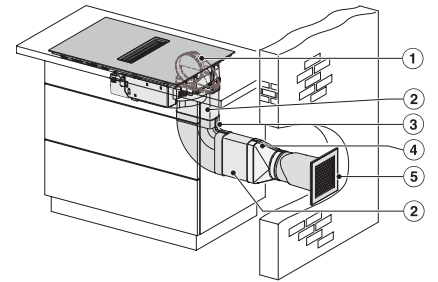

KMDA7272FL, KMDA7473FL – Side view lying on top, Plug&Play – Installation drawing

KMDA7272FL, KMDA7473FL – Side view flush+X, Plug&Play – Installation drawing

KMDA7272FL, KMDA7473FL – Side view lying on top+X, Plug&Play – Installation drawing

KMDA7272FL/FR, KMDA7473FL/FR – Installation variant 1 Basis -drawing

KMDA 7473 FL-A Silence

Inductiekookplaten met werkbladafzuiging

Silence-motor met 2 flex-zones, geschikt voor luchtafvoer

KMDA7272FL/FR, KMDA7473FL/FR – Installation variant 2 Basis – drawing