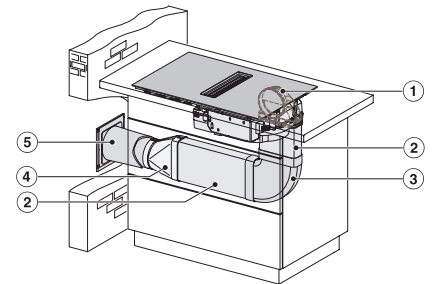

KMDA7272FL/FR, KMDA7473FL/FR – Installation variant 9 Exhaust air – drawing