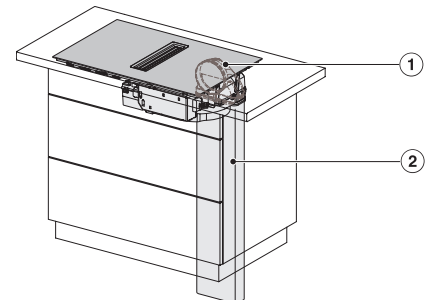

KMDA7473FL/FR – Operating options

KMDA7272FL, KMDA7473FL – flush – Installation drawing

KMDA7272FL, KMDA7473FL – Installation drawing

KMDA7272FL/FR, KMDA7473FL/FR, Exhaust air (Installation drawing)

KMDA7272FL, KMDA7473FL – Side view flush, Plug&Play – Installation drawing

KMDA7272FL, KMDA7473FL – Side view lying on top, Plug&Play – Installation drawing

KMDA7272FL, KMDA7473FL – Side view flush+X, Plug&Play – Installation drawing

KMDA7272FL, KMDA7473FL – Side view lying on top+X, Plug&Play – Installation drawing