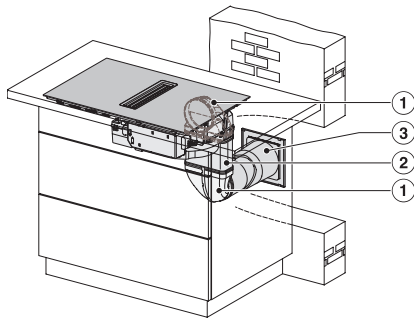

KMDA7272FL, KMDA7473FL – Side view lying on top, Plug&Play – Installation drawing

KMDA7272FL, KMDA7473FL – Side view flush+X, Plug&Play – Installation drawing

KMDA7272FL, KMDA7473FL – Side view lying on top+X, Plug&Play – Installation drawing

KMDA7272FL/FR, KMDA7473FL/FR – Installation variant 1 Basis -drawing

KMDA 7473 FL-A Silence

Inductiekookplaten met werkbladafzuiging

Silence-motor met 2 flex-zones, geschikt voor luchtafvoer

KMDA7272FL/FR, KMDA7473FL/FR – Installation variant 2 Basis – drawing