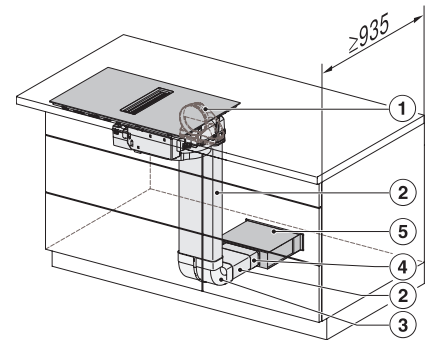

KMDA 7473 FR-U Silence
Inductiekookplaat met afzuiging
Silence-motor met 2 flex-zones, geschikt voor luchtcirculatie

KMDA7272FL/FR, KMDA7473FL/FR – surface installation, drilling template, Installation drawing

KMDA7272FL/FR, KMDA7473FL/FR – surface installation, 21 cm, drilling template, Installation drawing