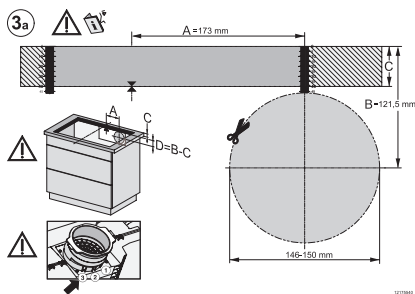

KMDA7272FL/FR, KMDA7473FL/FR – surface installation, 21 cm, drilling template, Installation drawing