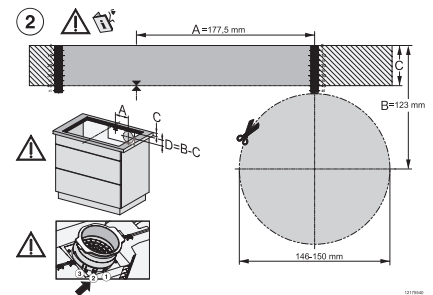

KMDA7272FL/FR, KMDA7473FL/FR – Installation variant 6 Circulating air – drawing

KMDA7272FL/FR, KMDA7473FL/FR – surface installation, drilling template, Installation drawing