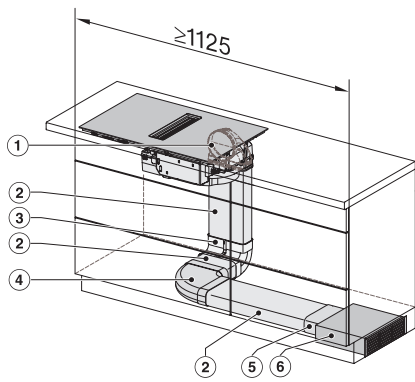

KMDA7272FL/FR, KMDA7473FL/FR – Installation variant 13 Circulating air – drawing