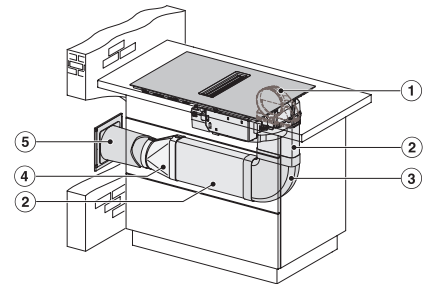

KMDA7272FL/FR, KMDA7473FL/FR – Installation variant
12 Exhaust air – drawing