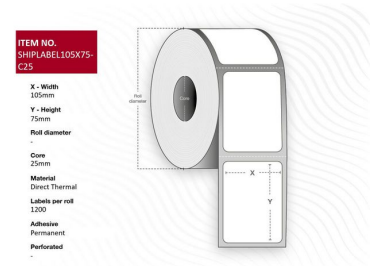

MPN: SHIPLABEL105X75-C25

Ship-label 105 x 75mm, Core 25mm. Direct Thermal, 1200 labels per roll, 8 rolls per box.

Capture offers a full assortment of labels and thermal receipt rolls, in various sizes and paper types. Both bisphenol A-free rolls and rolls completely free of bisphenol.

Specifications

Features	Adhesive type	Permanent
	Format	Roll
	Perforated	No
	Print technology	Direct thermal
	Product colour	White
Packaging content	Labels per pack	9600 pc(s)
	Labels per roll	1200 pc(s)
	Rolls per pack	8
Vendor information	Brand Name	Capture
Weight & dimensions	Core diameter	2.5 cm
	Label height	7.5 cm
	Label width	10.5 cm
	Maximum roll diameter	12.7 cm