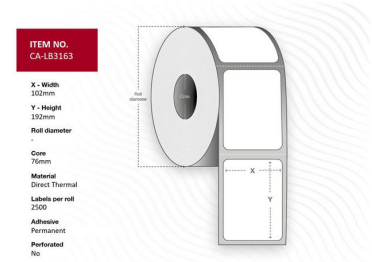

MPN: CA-LB3163

Label 102 x 192mm White, Direct Thermal, Core 76mm, Permanent, No perforation, 2500 labels per roll, 1 rolls per box.

Capture offers a full assortment of label tapes in various paper types. For special requests please contact your local sales office.

Specifications

Features	Adhesive type	Permanent
	Format	Roll
	Perforated	No
	Print technology	Direct thermal
	Product colour	White
Other features	Quantity per box	2500 pc(s)
	Technical features	Roll
Packaging content	Labels per pack	2500 pc(s)
	Labels per roll	2500 pc(s)
	Rolls per pack	1
Vendor information	Brand Name	Capture
Weight & dimensions	Core diameter	7.6 cm
	Label height	19.2 cm
	Label width	10.2 cm
	Maximum roll diameter	28.6 cm