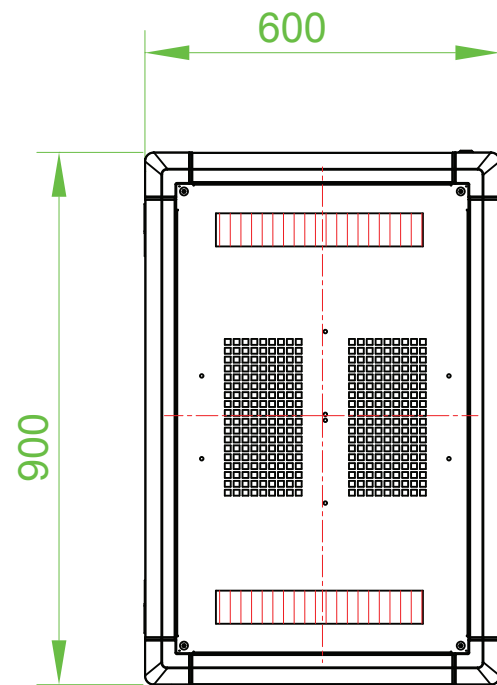

12U 36in Knock-Down Server Rack Cabinet with Casters

RK1236BKF

Front View

Side view

Side view
Without side panel)

Front view
(Without front door)

A-A

Installation dimension