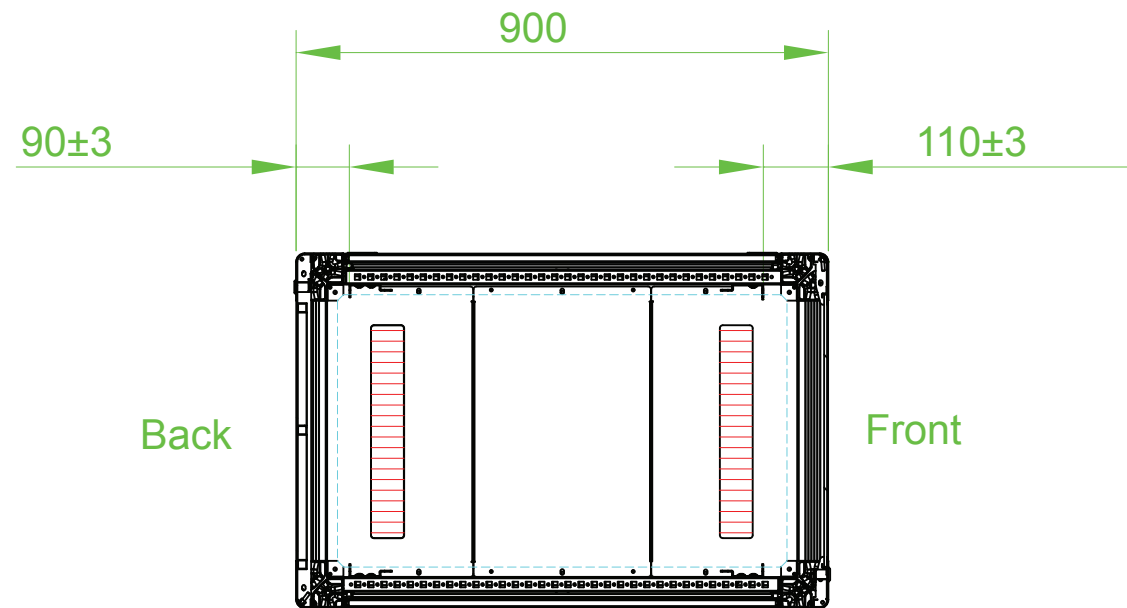

12U 36in Knock-Down Server Rack Cabinet with Casters

RK1236BKF

Front View

Side view

Side view
Without side panel)

Front view
(Without front door)

A-A

Installation dimension