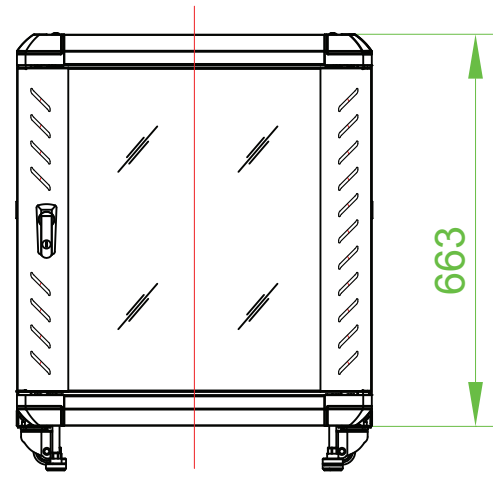

12U 36in Knock-Down Server Rack Cabinet with Casters

RK1236BKF

Front View

Side view

Side view
Without side panel)

Front view
(Without front door)

A-A

Installation dimension