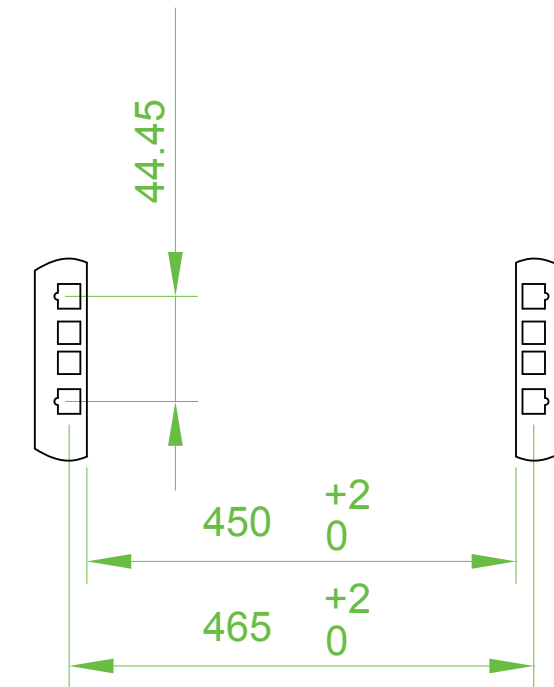

12U 36in Knock-Down Server Rack Cabinet with Casters

RK1236BKF

Front View

Side view

Side view
Without side panel)

Front view
(Without front door)

A-A

Installation dimension