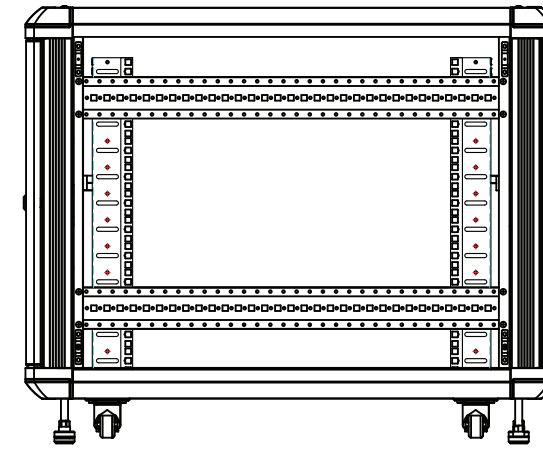

12U 36in Knock-Down Server Rack Cabinet with Casters

RK1236BKF

Front View

Side view

Side view
Without side panel)

Front view
(Without front door)

A-A

Installation dimension