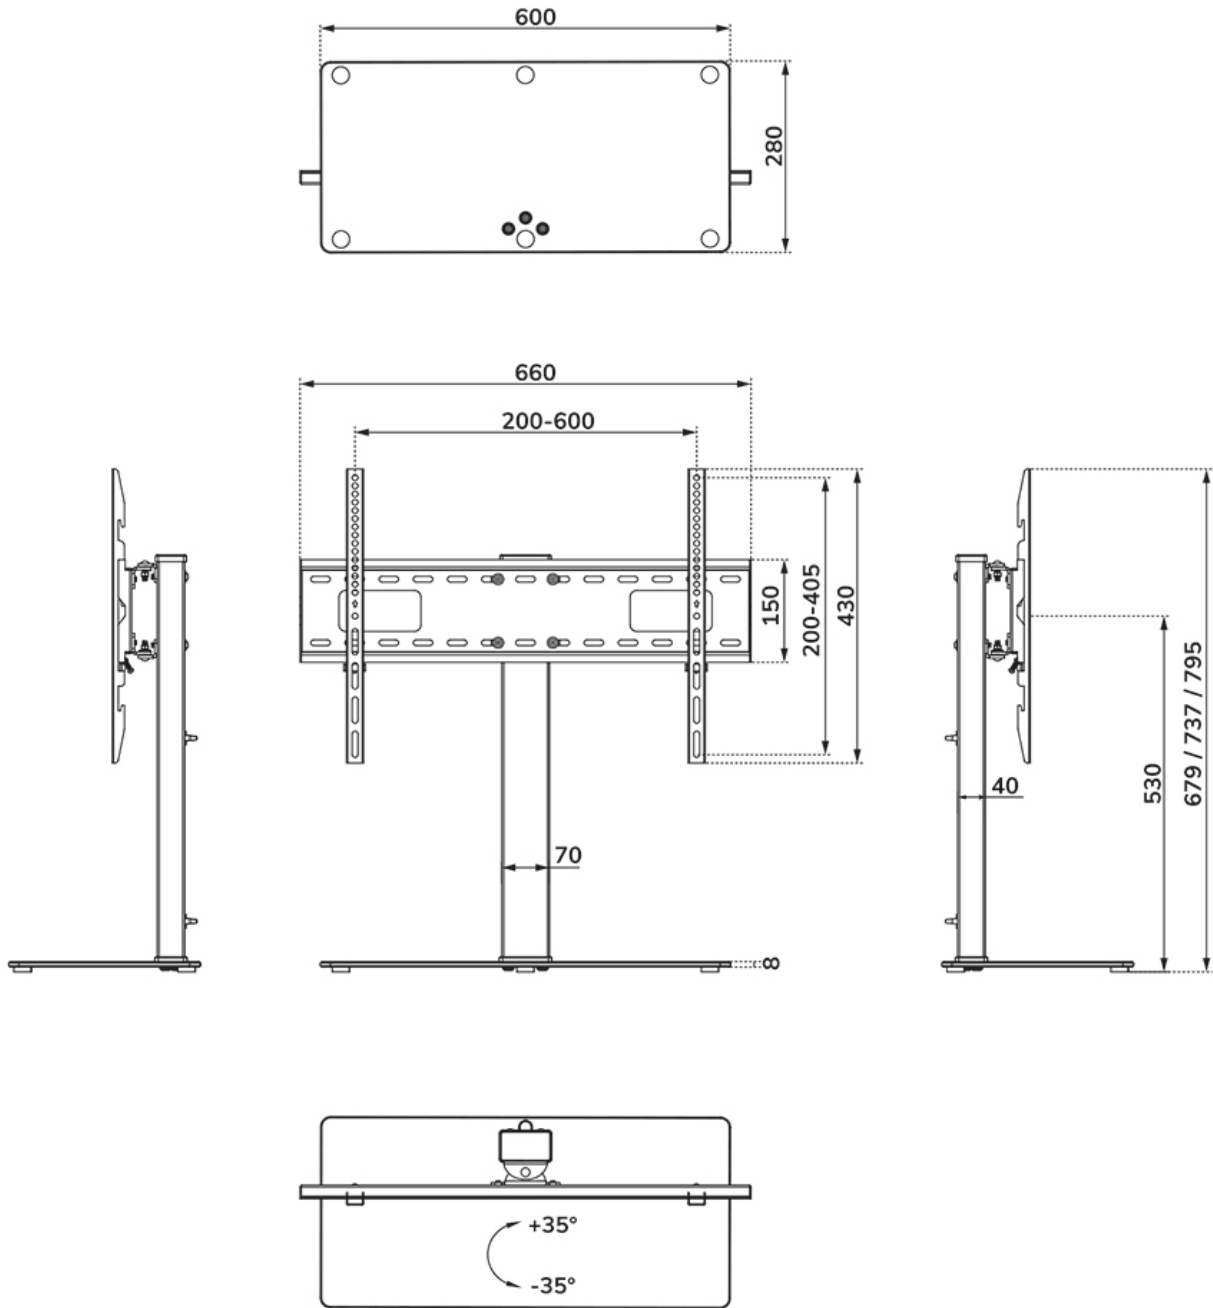

#### FUNCTIE

Type	Swivel
Height adjustment	11,6 cm
Lockable	Not lockable
Swivel (degrees)	+35°, -35°
Height	79,5 cm
Width	66 cm
Depth	28 cm

### Neomounts DS45-430BL16 TV stand 1 screen - 37-70" - 0-40 kg - VESA 200x200-600x400 - height adjustment 11,6 cm - 70° swivel - black

The Neomounts DS45-430BL16 is a TV desk stand for screens up to 70" with a weight capacity of 40 kg. The TV stand features a practical swivel option (70°) to easily position the TV in the optimum viewing angle. Additionally, the TV desk stand can be adjusted in height in one of the three pre-set positions.

The DS45-430BL16 is suitable for screens that meet pattern 200x200 to 600x400 mm. For non-standard hole patterns, Neomounts has various VESA optional adapter plates available. Cables can be routed neatly thanks to the practical cable clips.

## NEOMOUNTS DS45-430BL16 TV STAND 37-70"- SWIVEL

Neomounts

Measuring unit: mm