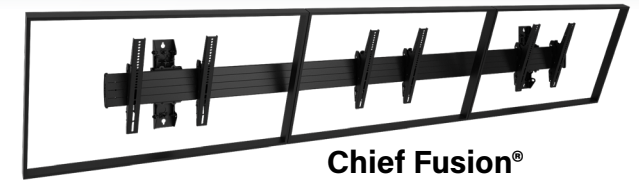

C2G | Chief | Da-Lite | Luxul | Middle Atlantic | Vaddio | Wiremold

Level-Up Solutions

legrand | AV

If you order a **Large Wall 3x1 Menu Board**... Complete your solution with these!

**Chief Fusion®
Large Wall Menu
Board**
[LWM3X1U](#)

C2G®

**Cat6 Non-Booted UTP Unshielded
Ethernet Network Patch Cable**

[See Product Series](#)

C2G®

**Cat6 Snagless
Patch Cable**

[See Product Series](#)

C2G®

**Performance Series Premium High
Speed HDMI® Cable**