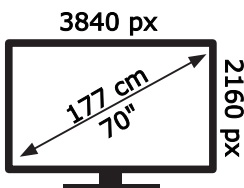

50682997

2019/2013