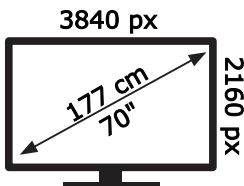

ENERG

TOSHIBA

70QF5D53DB

114 kWh/1000h

ABCDEF **G**

194 kWh/1000h

50677692

2019/2013