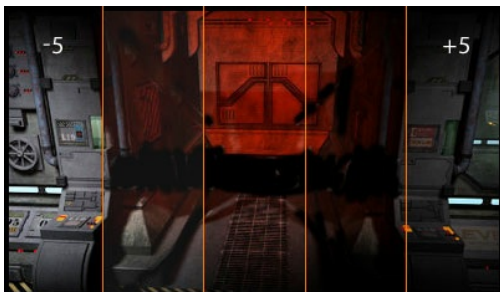

Control the game with the 27" GB2795HSU Gold Phoenix 280Hz VA monitor

The G-Master GB2795HSU-B1 is crafted to help you unleash your full gaming potential. With FreeSync Premium for smooth, tear-free gameplay and a 280Hz refresh rate, every movement feels fast and fluid. The 27" VA panel delivers clear, sharp visuals, while the 0.2ms response ensures you stay ahead in every game, without ever being held back by your gear. For added ergonomic comfort, the monitor includes a 150mm height-adjustable stand to fit your setup perfectly.

Black Tuner

The users can adjust the brightness and the dark shades with the Black Tuner, giving greater viewing performance in shadowed areas and helping to spot the enemy earlier.

FreeSync™ Premium Technology

This monitor guarantees low input latency and low framerate compensation putting an end to any tearing or stuttering issues at virtually any framerate.

01 DISPLAY CHARACTERISTICS

Diagonal	27", 68.6cm
Panel	VA
Native resolution	1920 x 1080 @280Hz (2.1 megapixel Full HD, DisplayPort)
Aspect ratio	16:9
Panel brightness	300 cd/m ²
Static contrast	4000:1
Advanced contrast	80M:1
Response time (MPRT)	0.2ms
Viewing zone	horizontal/vertical: horizontal°/vertical 178°, right/left: 0°/0°, up/down: 0°/0°
Colour support	16.7mIn 8bit
Horizontal Sync	30 - 292kHz
Viewable area W x H	597.9 x 336.3mm, 23.5 x 13.2"
Pixel pitch	0.311mm
Colour	matte, black