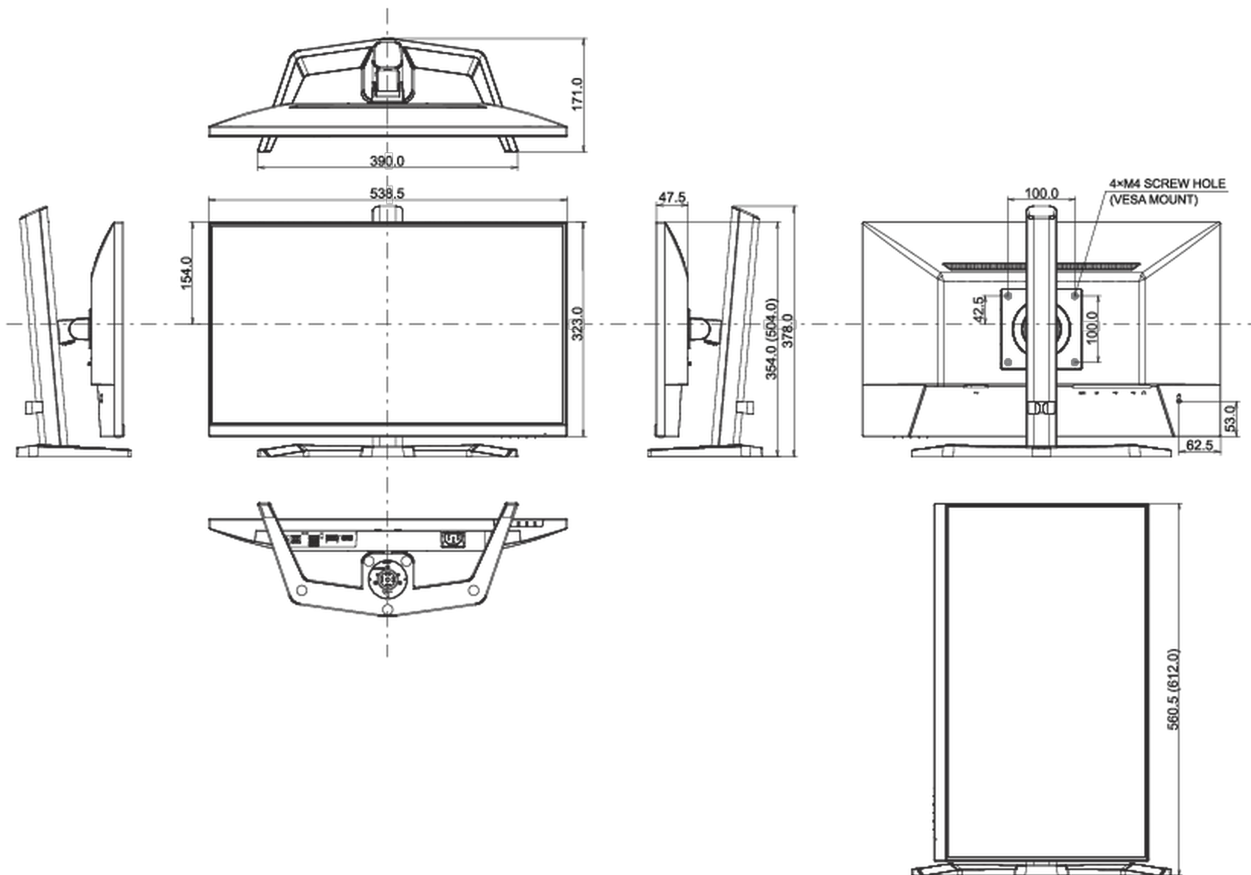

Other

quick start guide, safety guide

06 POWER MANAGEMENT

Power supply unit

internal

Power supply

AC 50 - 60V, 100/240Hz

Power usage

18W typical, 0.5W stand by, 0.3W off mode

07 SUSTAINABILITY

Regulations

CE, TÜV-Bauart, EAC, VCCI-B, PSE, RoHS support, ErP, WEEE, REACH, UKCA

Energy efficiency class (Regulation (EU) 2017/1369)

E

REACH SVHC

above 0.1%: Lead

08 DIMENSIONS / WEIGHT

Product dimensions W x H x D

538.5 x 397 x 192.5mm

Box dimensions W x H x D

615 x 126 x 405mm

Weight (without box)

3kg

Weight (with box)

4.4kg

EAN code

4948570124701

All trademarks and registered trademarks acknowledged. E & O E. Specification subject to change without notice. All LCD's comply with ISO-9241-307:2008 in connection with pixel defects.