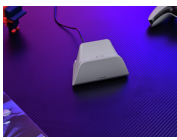

25560_pictures_productinuse_visual_2.jpg

ImageWidth: 11.648 px
ImageHeight: 8.736 px
ImageResolution: 300 dpi