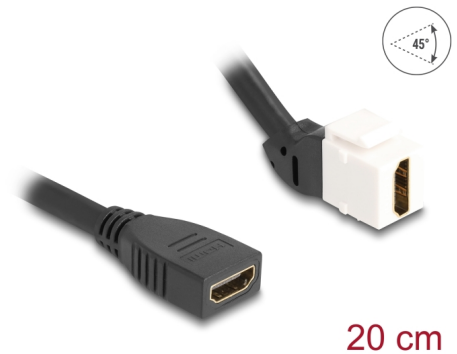

# Delock Keystone Module Cable HDMI female to female 45° angled 8K 60 Hz 20 cm black

## Description

This module by Delock can be used to extend e.g. an HDMI cable. With its standardised dimensions it can be used for easy snap-in mounting in e.g. a Keystone patch panel, face plate or surface-mount box.

## Technical details

- Connectors:
  - 1 x HDMI female
  - 1 x HDMI female 45° angled
- Resolution up to 7680 x 4320 @ 60 Hz (depending on the system and the connected hardware)
- Contacts gold-plated
- For Keystone ports with 19.2 x 14.9 mm
- Cable diameter: ca. 7.3 mm
- Colour: black / white
- Length incl. connectors: ca. 20 cm
- Dimensions Keystone (LxWxH): ca. 18.8 x 16.4 x 22.2 mm

### Physical characteristics

Length:	20 cm
Colour:	black / white
Cable diameter:	7.3 mm