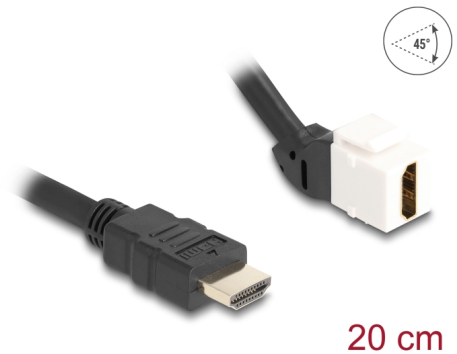

Delock Keystone Module Cable HDMI male to female 45° angled 8K 60 Hz 20 cm black

Description

This module by Delock can be used to extend e.g. an HDMI cable. With its standardised dimensions it can be used for easy snap-in mounting in e.g. a Keystone patch panel, face plate or surface-mount box.

Item no. 90319

EAN: 4043619903191

Country of origin: China

Package: Zip poly bag

Technical details

- Connectors:
 - 1 x HDMI male
 - 1 x HDMI female 45° angled
- Resolution up to 7680 x 4320 @ 60 Hz (depending on the system and the connected hardware)
- Contacts gold-plated
- For Keystone ports with 19.2 x 14.9 mm
- Cable diameter: ca. 7.3 mm
- Colour: black / white
- Length incl. connectors: ca. 20 cm
- Dimensions Keystone (LxWxH): ca. 18.8 x 16.4 x 22.2 mm

Package content

- Keystone module with cable

Images

Interface

Connector 1:	1 x HDMI male
Connector 2:	1 x HDMI female 45° angled

Physical characteristics

Length:	20 cm
Colour:	black / white
Cable diameter:	7.3 mm