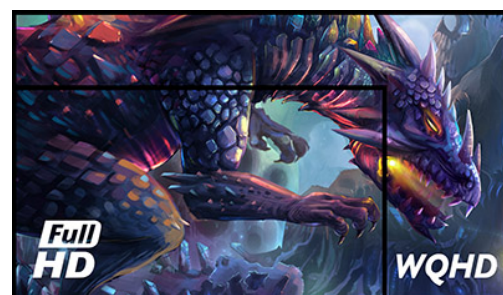

Unleash your full gaming potential with the Fast IPS G2770QSU Red Eagle

Gain the competitive edge you need to unlock your full gaming potential with the 27" G2770QSU monitor with WQHD (2560x1440) resolution. Featuring an ultra-fast 0.2ms MPRT and a 180Hz refresh rate, this monitor ensures smooth gameplay. Armed with Adaptive Sync you can make split second decisions and forget about ghosting effects or smearing issues. The ability to adjust brightness and the dark shades with the Black Tuner delivers greater viewing performance in shadowed areas and the IPS panel technology guarantees superb image quality.

WQHD

With the 2560x1440 WQHD resolution offering 77% more on-screen space than a standard 1920x1080 full HD monitor, nothing skips your attention.

01 DISPLAY CHARACTERISTICS

Diagonal	27"
Panel	Fast IPS
Native resolution	2560 x 1440 @180Hz (3.7 megapixel WQHD, DisplayPort)
Aspect ratio	16:9
Panel brightness	400 cd/m ²
Static contrast	1200:1
Advanced contrast	80M:1
Response time (MPRT)	0.2ms
Viewing zone	horizontal/vertical: 178°/178°, right/left: 89°/89°, up/down: 89°/89°
Colour support	16.7mIn 8bit
Horizontal Sync	30 - 217.4kHz
Viewable area W x H	596.7 x 335.7mm, 20.7 x 11.7"
Pixel pitch	0.233mm
Colour	matte, black