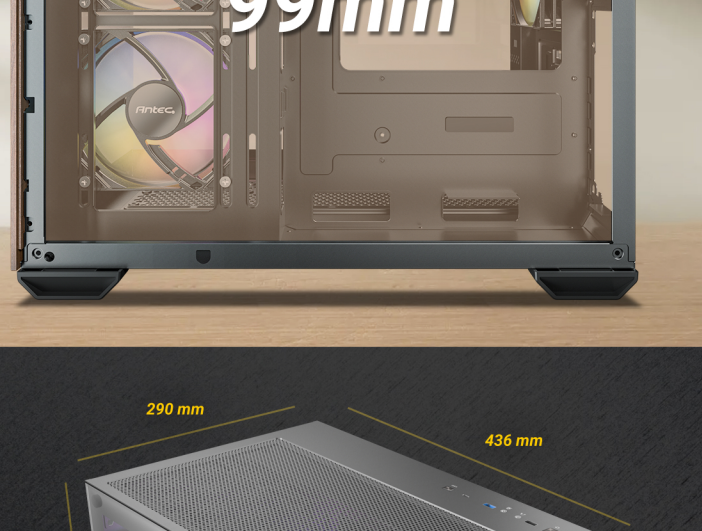

CX600M WOOD ARGB

Mini-Tower Gaming Case

PANORAMIC 270° VIEW WITH EXOTIC WOOD

CX600M Wood ARGB's seamless left and front glass panels offer an unobstructed view of your build, creating a stunning showcase for your components. Right side of front is made of wood that could be seamlessly integrated into your interior design style.

DUAL CHAMBER

Dual chamber design ensures independent cooling for CPU/GPU on the left and PSU / Drives on the right.

VERTICAL COOLING WITH MASSIVE AIR INTAKE

A large amount of air is taken in through the mesh on bottom and side, facilitating heat dissipation and protect hardware from overheating.

PRE-INSTALLED 3 X 120MM ARGB FANS

Use the major case fan to daisy-chain the other two fans for ARGB sync and create your personal style.

SUPPORT 2 X WATER COOLER

Support simultaneous installation of 360mm radiator on top and 240mm radiator on side.

I/O PANEL

Power, Reset, LED Control Button, USB 2.0 x 1, USB 3.0 x 1, Type-C 5Gbps x 1, MIC / HD-AUDIO

EVA PSU CUSHION PADS

UP TO 9 FANS SIMULTANEOUSLY

POWERFUL AIR COOLING COMPATIBILITY

Max. CPU Cooler Height : 160mm

COMPATIBILITY

Motherboard support	Micro-ATX, ITX	2.5"	2
CPU cooler max height	≤ 160 mm	3.5"/2.5"	1
GPU max length	≤ 410mm	Power Supply max length (include cable)	≤ 240mm

SUPPORT LENGTHY RTX 40 SERIES GPU

Max. GPU Length : 410mm

AMPLE CABLE MANAGEMENT SPACE

99mm of cable management space ensures your PC build looks neat.

DIMENSIONS

436 x 290 x 370mm (DWH)

SPECIFICATIONS