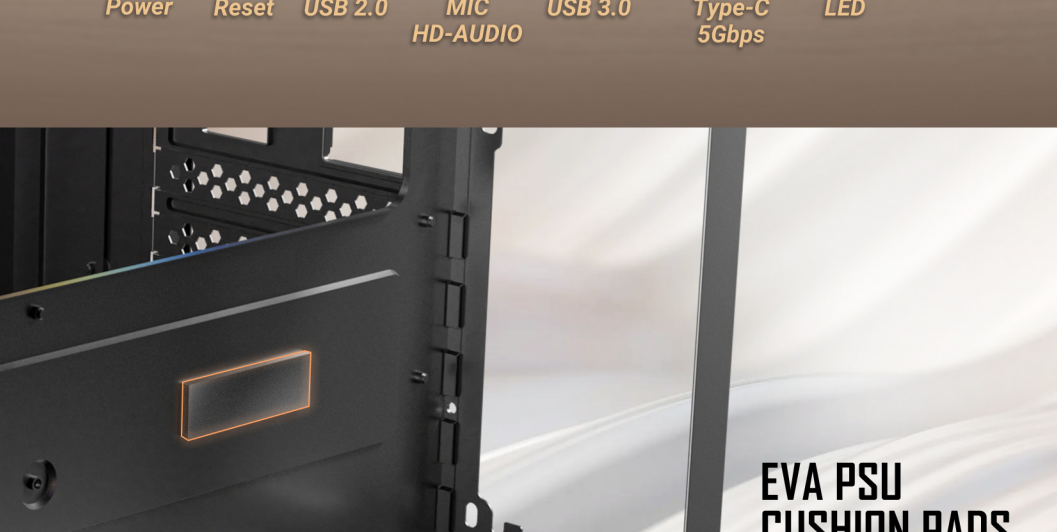

I/O PANEL

Power, Reset, LED Control Button, USB 2.0 x 1, USB 3.0 x 1, Type-C 5Gbps x 1, MIC / HD-AUDIO