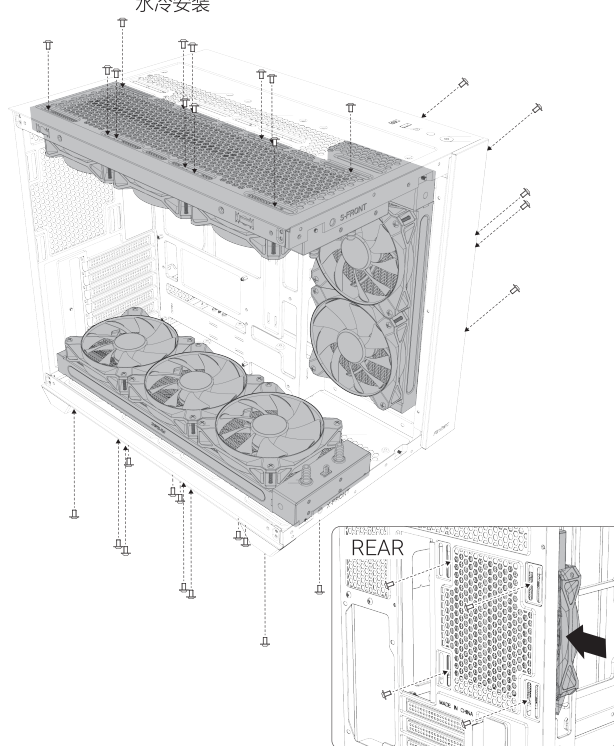

7 INSTALLING LIQUID COOLING RADIATOR
INSTALAR EL RADIADOR DE REFRIGERACIÓN LÍQUIDA
INSTALLATION EINES FLÜSSIGKEITSKÜHLERS
INSTALLATION D'UN KIT DE REFOUÏSSMENT LIQUIDE
수냉쿨러 장착
水冷の設置
水冷安装

Antec®

www.Antec.com

All rights reserved. Specifications are subject to change without prior notice. Actual products and accessories may differ from illustrations. Omissions and printing errors excepted. Content of delivery might differ in different countries or areas. Some trademarks may be claimed as the property of others.

V2.2

©1986 – 2024 Antec, Inc. All rights reserved.