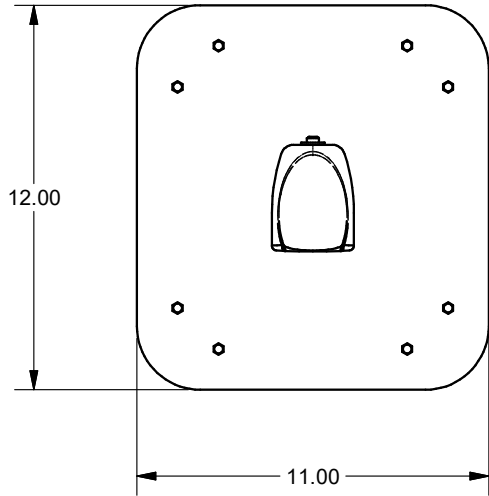

3

2

1

KEYSTONE CONNECTORS AND CABLES SOLD SEPARATELY.

UNIT PROVIDED WITH KEYSTONE (2) SINGLE, (2) DUAL AND (4) BLANK INSERTS.

SYM-PD30AB - ALUMINUM BLACK
SYM-PD30AW - ALUMINUM WHITE

FSR Inc. 244 BERGEN BLVD. WOODLAND PARK, NJ 07424 TEL (973) 785-4347 FAX (973) 785-3318	TITLE: SYM-PD30		
	DRAWN BY: JRE	DATE: 07/28/20	REV: -
DWG#:	SYM-PD30	SCALE: -	