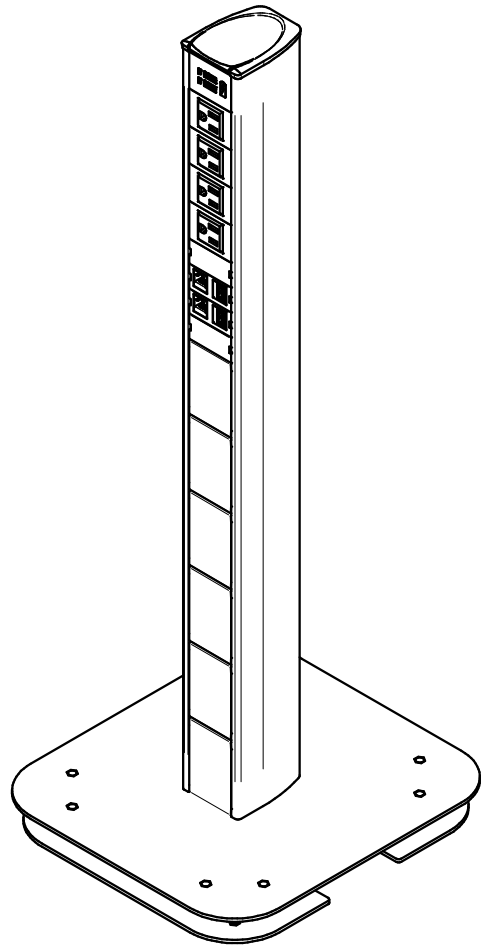

3

2

1

KEYSTONE CONNECTORS AND CABLES SOLD SEPARATELY.

UNIT PROVIDED WITH KEYSTONE (2) SINGLE, (2) DUAL AND (4) BLANK INSERTS.

SYM-PD30AB - ALUMINUM BLACK
SYM-PD30AW - ALUMINUM WHITE

FSR Inc. 244 BERGEN BLVD. WOODLAND PARK, NJ 07424 TEL (973) 785-4347 FAX (973) 785-3318	TITLE: SYM-PD30		
	DRAWN BY: JRE	DATE: 07/28/20	REV: -
DWG#:	SYM-PD30	SCALE: -	