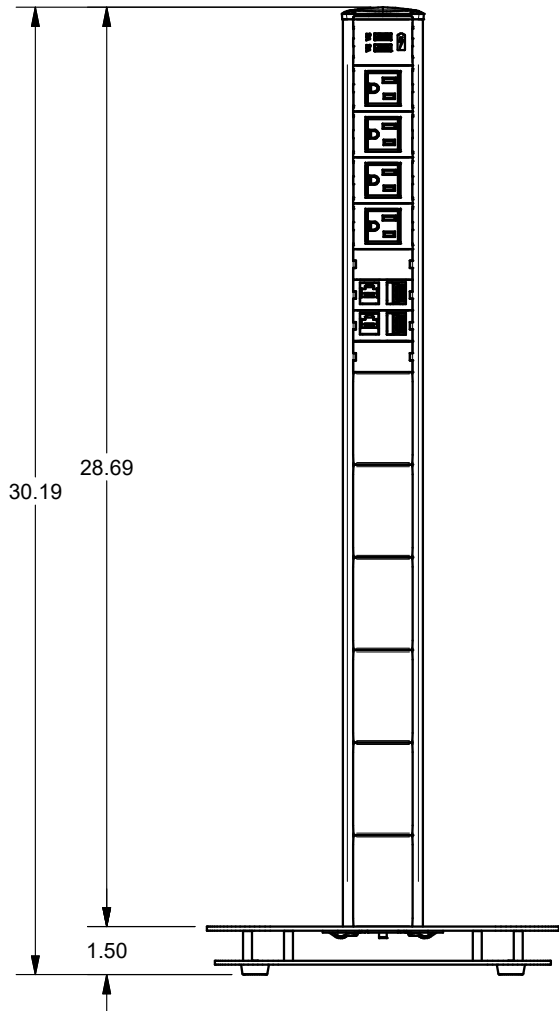

3

2

1

KEYSTONE CONNECTORS AND CABLES SOLD SEPARATELY.

UNIT PROVIDED WITH KEYSTONE (2) SINGLE, (2) DUAL AND (4) BLANK INSERTS.

SYM-PD30AB - ALUMINUM BLACK
SYM-PD30AW - ALUMINUM WHITE

FSR Inc. 244 BERGEN BLVD. WOODLAND PARK, NJ 07424 TEL (973) 785-4347 FAX (973) 785-3318	TITLE: SYM-PD30		
	DRAWN BY: JRE	DATE: 07/28/20	REV: -
DWG#:	SYM-PD30	SCALE: -	

3

2

1