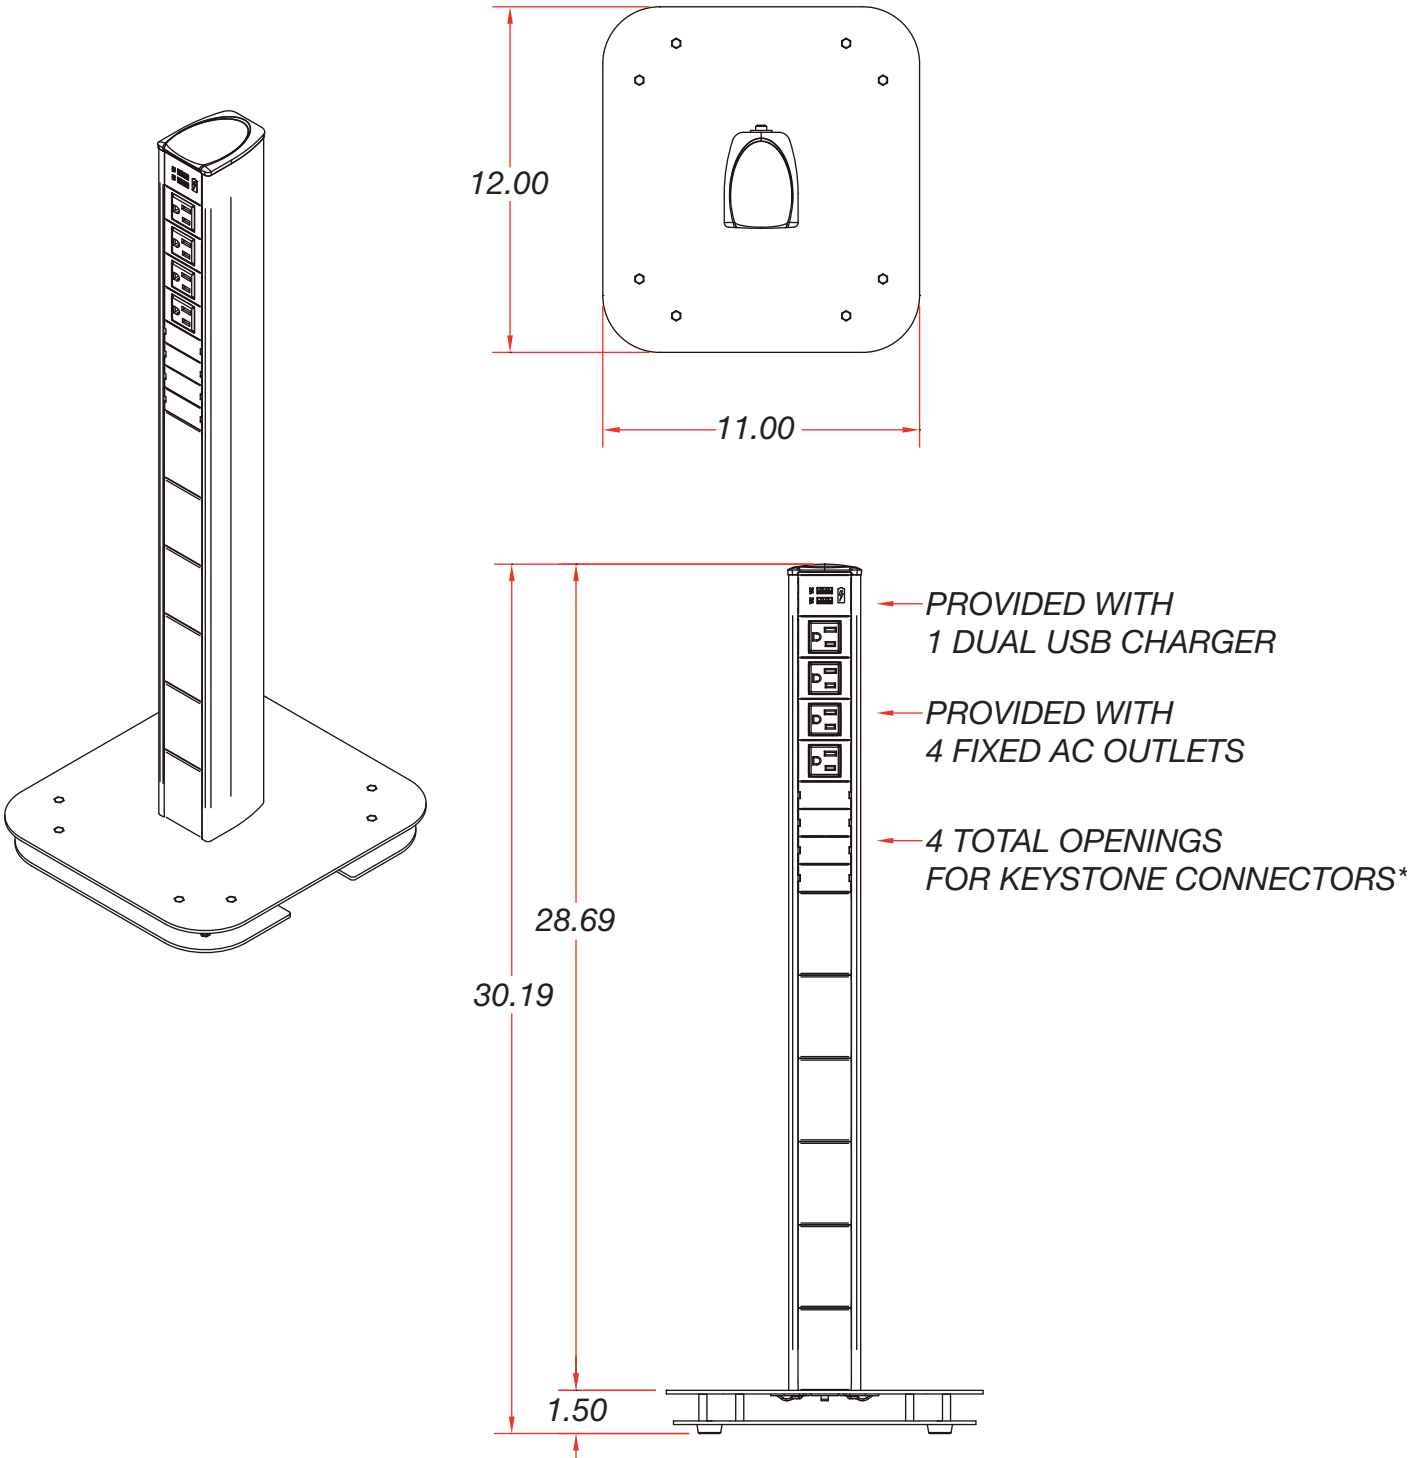

A 9' AC cord provides power from a standard 125VAC 15A outlet, and the unit is lightweight and easy to relocate. Available in black or white colors with an attractive aluminum housing. If a custom color is needed, you can select one of our POP of COLOR choices and match your table boxes to your pedestal.

SYM-PD24

* KEYSTONE CONNECTORS SOLD SEPARATELY.

UNIT PROVIDED WITH KEYSTONE (2) SINGLE, (2) DUAL AND (4) BLANK INSERTS.

Standard Pedestal Inserts

"AC" Inserts
Provided with 4 Fixed AC Outlets

"CA" Inserts
Provided with (1) Dual USB Charger

"CC" Insert
Add 1.5" for each Dual Combination USB Charger
Minimum: 0 Maximum: 2

Custom models available upon request

30" PEDESTAL SPECIFICATIONS

SYM-PD30

* KEYSTONE CONNECTORS SOLD SEPARATELY.

UNIT PROVIDED WITH KEYSTONE (2) SINGLE,
(2) DUAL AND (4) BLANK INSERTS.