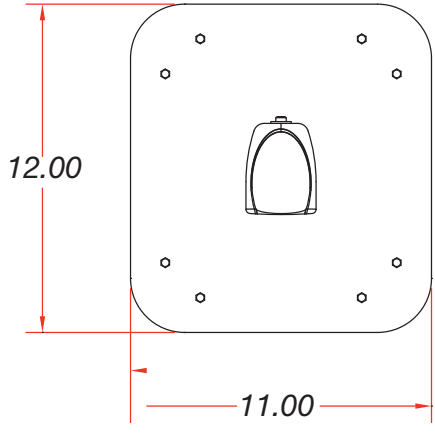

24" PEDESTAL SPECIFICATIONS

SYM-PD24

* KEYSTONE CONNECTORS SOLD SEPARATELY.

UNIT PROVIDED WITH KEYSTONE (2) SINGLE, (2) DUAL AND (4) BLANK INSERTS.

Standard Pedestal Inserts

Custom models available upon request