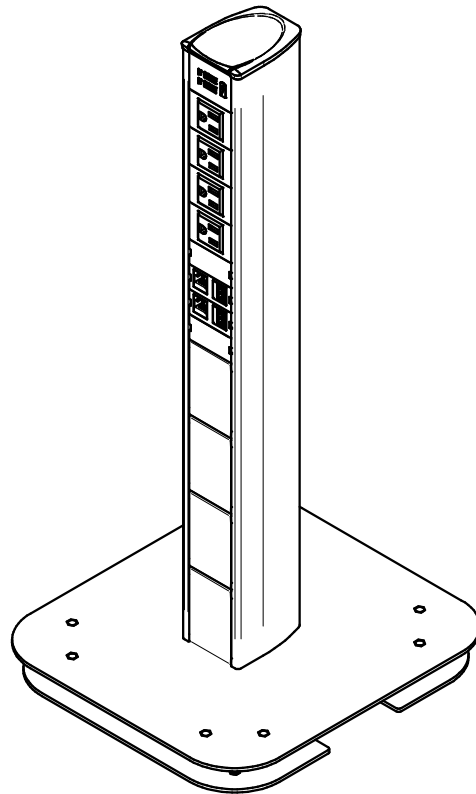

3

2

1

D

D

C

C

B

B

A

A

SYM-PD24AB - ALUMINUM BLACK
SYM-PD24AW - ALUMINUM WHITE

KEYSTONE CONNECTORS AND CABLES SOLD SEPARATELY.

UNIT PROVIDED WITH KEYSTONE (2) SINGLE, (2) DUAL AND (4) BLANK INSERTS.

FSR Inc. 244 BERGEN BLVD. WOODLAND PARK, NJ 07424 TEL (973) 785-4347 FAX (973) 785-3318	TITLE: SYM-PD24		
	DRAWN BY: JRE	DATE: 07/28/20	REV: -
DWG#:	SYM-PD24	SCALE: -	

3

2

1