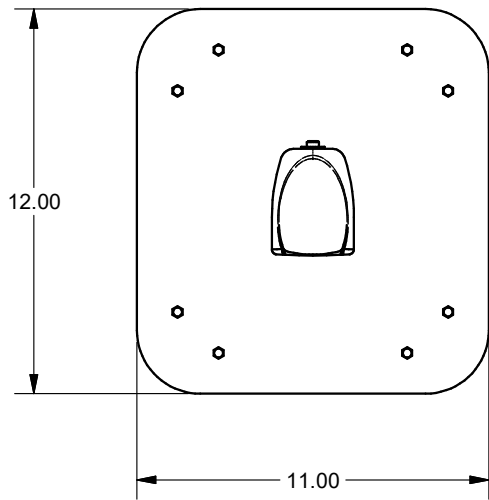

3

2

1

D

D

C

C

B

B

A

A

SYM-PD24AB - ALUMINUM BLACK
 SYM-PD24AW - ALUMINUM WHITE

KEYSTONE CONNECTORS AND CABLES SOLD SEPARATELY.

UNIT PROVIDED WITH KEYSTONE (2) SINGLE, (2) DUAL AND (4) BLANK INSERTS.

FSR Inc. 244 BERGEN BLVD. WOODLAND PARK, NJ 07424 TEL (973) 785-4347 FAX (973) 785-3318	TITLE: SYM-PD24		
	DRAWN BY: JRE	DATE: 07/28/20	REV: -
DWG#:	SYM-PD24	SCALE: -	