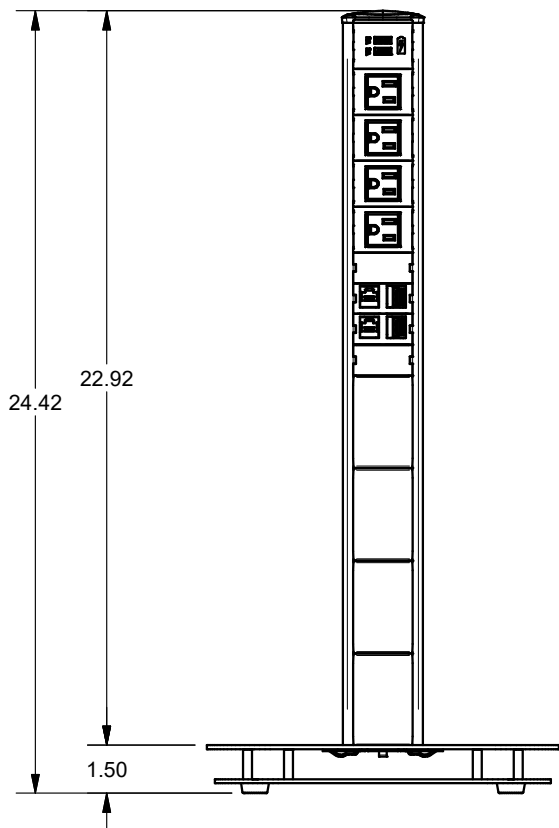

B

A

A

SYM-PD24AB - ALUMINUM BLACK
 SYM-PD24AW - ALUMINUM WHITE

KEYSTONE CONNECTORS AND CABLES SOLD SEPARATELY.

UNIT PROVIDED WITH KEYSTONE (2) SINGLE, (2) DUAL AND (4) BLANK INSERTS.

FSR Inc. 244 BERGEN BLVD. WOODLAND PARK, NJ 07424 TEL (973) 785-4347 FAX (973) 785-3318	TITLE: SYM-PD24		
	DRAWN BY: JRE	DATE: 07/28/20	REV: -
DWG#:	SYM-PD24	SCALE: -	