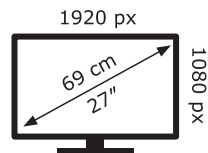

ENERG

LG Electronics

27BA450

15 kWh/1000h

2019/2013