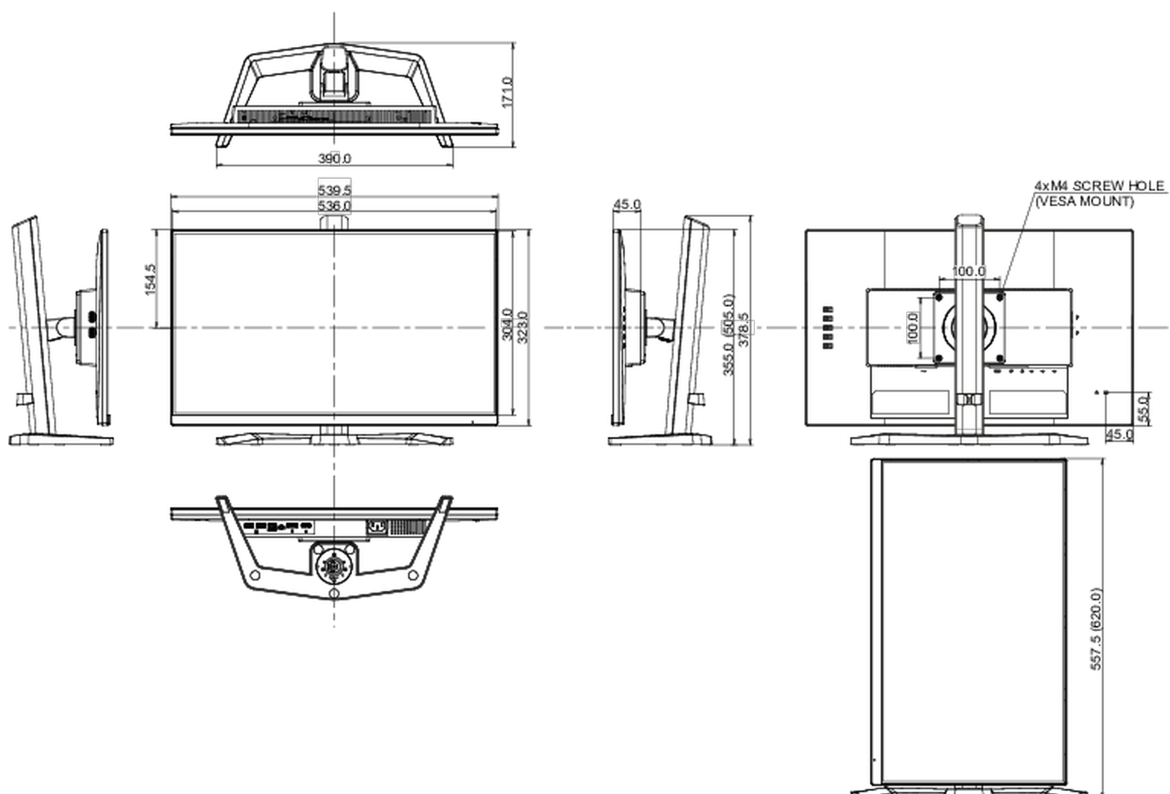

04 MECHANICAL

Display position adjustments	swivel, tilt, pivot (rotation both sides)
Height adjustment	150mm
Rotation (PIVOT function)	90°
Swivel stand	90°; 45° left; 45° right
Tilt angle	23° up; 5° down
VESA mounting	100 x 100mm

08 DIMENSIONS / WEIGHT

Product dimensions W x H x D	539.5 x 505 x 171mm
Box dimensions W x H x D	610 x 398 x 157mm
Weight (without box)	4.5kg
Weight (with box)	6.3kg
EAN code	4948570123933

All trademarks and registered trademarks acknowledged. E & O E. Specification subject to change without notice. All LCD's comply with ISO-9241-307:2008 in connection with pixel defects.