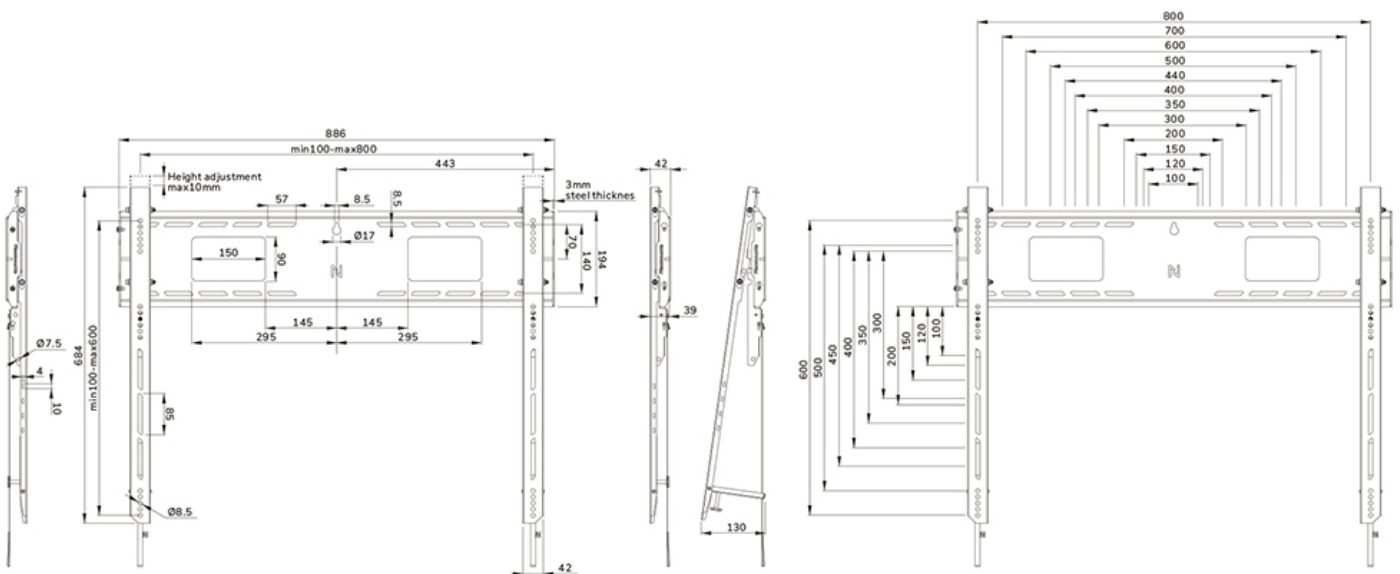

The Neomounts WL30-750BL18 LEVEL is the ultimate solution for securely mounting an interactive or heavy weight display up to 98" with a maximum capacity of 125 kg. This heavy-duty wall mount features a high profile wall plate and is engineered for stability and precision, ensuring your screen is securely mounted even on uneven surfaces. The wall mount is designed to provide the sturdiest and most stable touch screen experience. The brackets of the WL30-750BL18 feature depth adjustable wall supports on the lower brackets for better weight distribution and maximum stability. The mount features individual adjustable brackets (10 mm) for securely adjusting the display height or levelling it.

The LEVEL-750 wall mount has a profile depth of 4,2 cm and is suitable for screens that meet VESA hole pattern 100x100 to 800x600 mm. Its quickly connectable wall plate allows for multiple screen mounting, while a clever kickstand service position provides easy access to cables and connectors. Additionally, the wall plate is designed with specific cut-outs for wall sockets and securing devices and cables. It features various perforated holes for easy tie-wrap cable fixing and provides space for cable storage, ensuring a clean and tidy finishing.

Neomounts

Measuring unit: mm