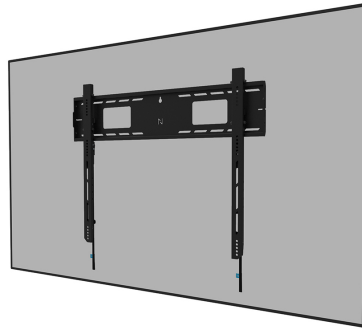

FUNCTIE

Type	Fixed
Height adjustment	1 cm
Lockable	Lockable - Padlock not included
Height	68,4 cm
Width	88,6 cm
Depth	4,2 cm
Adjustment type	Manual

INFORMATION

Series	LEVEL 750
Color	Black
Main material	Steel
Warranty	5 year
Certification	TÜV

Neomounts

Neomounts

Neomounts LEVEL-750 WL30-750BL18 Fixed heavy duty wall mount - 55-98" screen - max 125 kg - VESA 100x100-800x600 - d 4,2 cm - level adjustment - lockable (excl. lock) - TÜV certified - Rapid Install-model with service position - black

The Neomounts WL30-750BL18 LEVEL is the ultimate solution for securely mounting an interactive or heavy weight display up to 98" with a maximum capacity of 125 kg. This heavy-duty wall mount features a high profile wall plate and is engineered for stability and precision, ensuring your screen is securely mounted even on uneven surfaces. The wall mount is designed to provide the sturdiest and most stable touch screen experience. The brackets of the WL30-750BL18 feature depth adjustable wall supports on the lower brackets for better weight distribution and maximum stability. The mount features individual adjustable brackets (10 mm) for securely adjusting the display height or levelling it.

The LEVEL-750 wall mount has a profile depth of 4,2 cm and is suitable for screens that meet VESA hole pattern 100x100 to 800x600 mm. Its quickly connectable wall plate allows for multiple screen mounting, while a clever kickstand service position provides easy access to cables and connectors. Additionally, the wall plate is designed with specific cut-outs for wall sockets and securing devices and cables. It features various perforated holes for easy tie-wrap cable fixing and provides space for cable storage, ensuring a clean and tidy finishing.