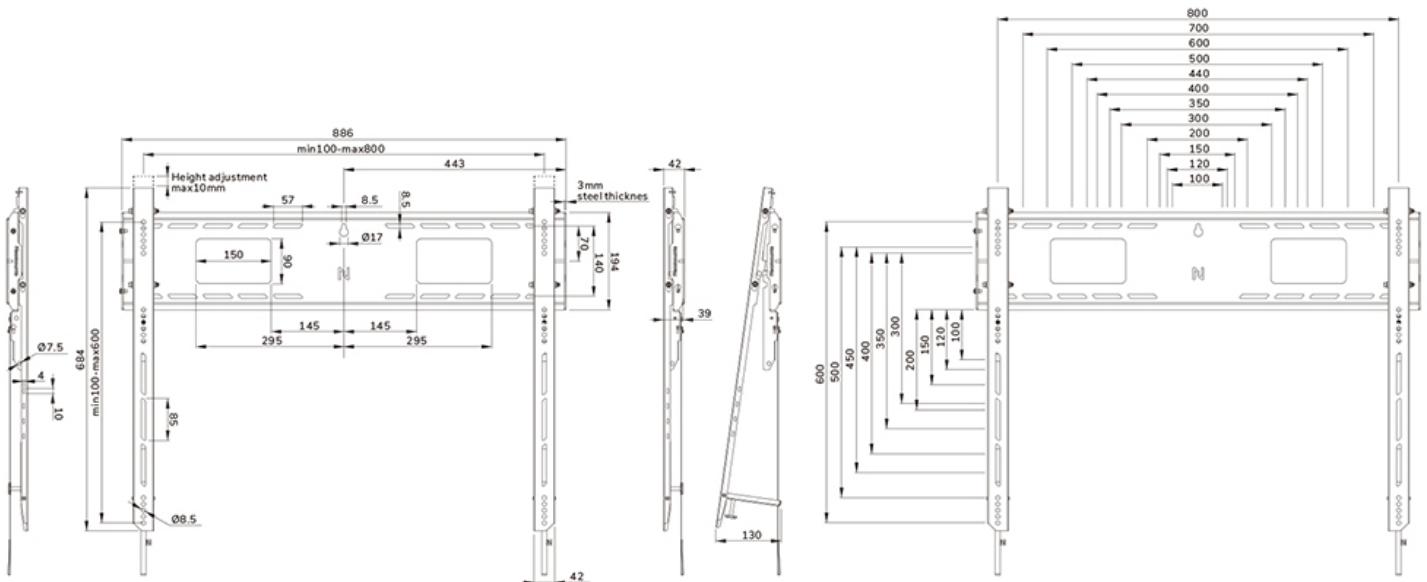

FUNCTIONALITY

Type	Fixed
Height adjustment	1 cm
Lockable	Lockable - Padlock not included
Height	68,4 cm
Width	88,6 cm
Depth	4,2 cm
Adjustment type	Manual

INFORMATION

Color	Black
Main material	Steel
Warranty	5 year
EAN code	8717371443306

Neomounts

Neomounts

Neomounts WL30-750BL18 fixed wall mount for 43-98" screens - Black

The Neomounts WL30-750BL18 LEVEL is the ultimate solution for securely mounting an interactive or heavy weight display up to 98" with a maximum capacity of 125 kg. This heavy-duty wall mount features a high profile wall plate and is engineered for stability and precision, ensuring your screen is securely mounted even on uneven surfaces. The wall mount is designed to provide the sturdiest and most stable touch screen experience. The brackets of the WL30-750BL18 feature depth adjustable wall supports on the lower brackets for better weight distribution and maximum stability. The mount features individual adjustable brackets (10 mm) for securely adjusting the display height or levelling it.

The LEVEL-750 wall mount has a profile depth of 4,2 cm and is suitable for screens that meet VESA hole pattern 100x100 to 800x600 mm. Its quickly connectable wall plate allows for multiple screen mounting, while a clever kickstand service position provides easy access to cables and connectors. Additionally, the wall plate is designed with specific cut-outs for wall sockets and securing devices and cables. It features various perforated holes for easy tie-wrap cable fixing and provides space for cable storage, ensuring a clean and tidy finishing.

For simple and effective storage, an optionally available AV-rack can be installed to the left or right side of the mount.

WL30-750BL18

NEOMOUNTS HEAVY DUTY TV WALL MOUNT

Neomounts

Measuring unit: mm