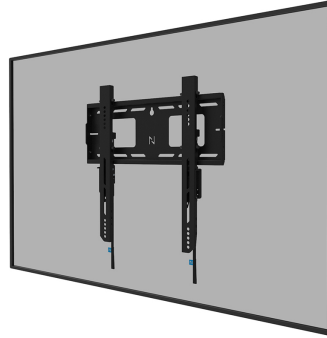

WL30-750BL14

NEOMOUNTS HEAVY DUTY TV WALL MOUNT

SPECIFICATIONS

GENERAL

Min. screen size*	32 inch
Max. screen size*	75 inch
Max. weight	100 kg (per screen)
Screens	1
VESA minimum	100x100 mm
VESA maximum	400x400 mm
Distance to wall	4,2 cm

FUNCTIONALITY

Type	Fixed
Height adjustment	1 cm
Lockable	Lockable - Padlock not included
Height	48,8 cm
Width	48,6 cm
Depth	4,2 cm
Adjustment type	Manual

INFORMATION

Color	Black
Main material	Steel
Warranty	5 year
EAN code	8717371443252

*Please note: The inch sizes stated are just an indication, combined with the weight and VESA sizes. The maximum weight and VESA size are absolute restrictions for the products and should not be exceeded.

Neomounts

Neomounts

Neomounts WL30-750BL14 fixed wall mount for 32-75" screens - Black

The Neomounts WL30-750BL14 LEVEL is the ultimate solution for securely mounting an interactive or heavy weight display up to 75" with a maximum capacity of 100 kg. This heavy-duty wall mount features a high profile wall plate and is engineered for stability and precision, ensuring your screen is securely mounted even on uneven surfaces. The wall mount is designed to provide the sturdiest and most stable touch screen experience. The brackets of the WL30-750BL14 feature depth adjustable wall supports on the lower brackets for better weight distribution and maximum stability. The mount features individual adjustable brackets (10 mm) for securely adjusting the display height or levelling it.

The LEVEL-750 wall mount has a profile depth of 4,2 cm and is suitable for screens that meet VESA hole pattern 100x100 to 400x400 mm. Its quickly connectable wall plate allows for multiple screen mounting, while a clever kickstand service position provides easy access to cables and connectors. Additionally, the wall plate is designed with specific cut-outs for wall sockets and securing devices and cables. It features various perforated holes for easy tie-wrap cable fixing and provides space for cable storage, ensuring a clean and tidy finishing.

The WL30-750BL14 includes an safe and practical pull & release system, allowing you to quickly attach and detach the display in a safe and secure manner. It is possible to lock the brackets using a padlock (not included) for extra screen security.

For simple and effective storage, an optionally available AV-rack can be installed to the left or right side of the mount.