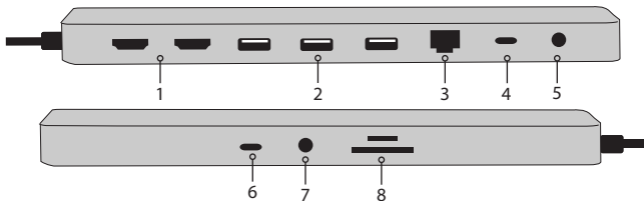

PRODUCT OVERVIEW

1. HDMI 1/2

- HDMI 1 Supports 8K/30Hz max
- HDMI 2 Supports 4K/60Hz max
- Dual 4K/60H using SST Mode, Dual 4K/30Hz using MST mode

2. USB-A

3. RJ45 10/100/1000 Ethernet

4. USB-C PD 18W

5. Power input

6. USB-C Max 5Gbps

7. Headphone

8. SD/Micro SD Slot

RESOLUTION CHART

Displays	HDMI (DP 1.4 with DSC*)	HDMI (DP 1.4)	HDMI (DP 1.2)
1	8K/30Hz	4K @ 60Hz	4K @ 30Hz
2	8K/30Hz + 4K/30Hz or 4K/60Hz + 4K/60Hz	4K @ 60Hz	1920 x 1080 @ 60Hz

*DSC: Display Stream Compression