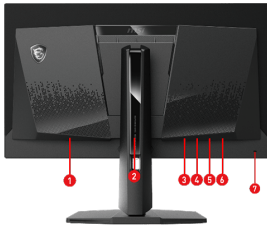

## CONNECTIONS

1. AC-in
2. 5-way Joystick Navigator
3. 2 x HDMI™ 2.1
4. Display Port (1.4a)
5. USB Type-C (PD 15W)
6. Headphone out
7. Kensington lock