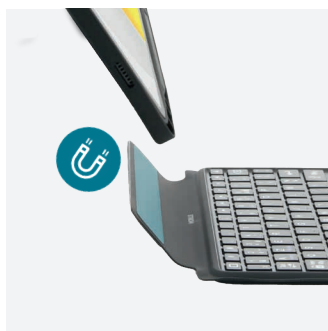

CASE C2

2
YEARS
WARRANTY

The protective case C2 with integrated keyboard Bluetooth[®], with a high autonomy of 100h. Created for transform your device to a veritable work station where you want. With a slot for your pencil and removable keyboard, we have Access to all features of your device.

Semi-rigid, it protects the device thanks to the air pockets at the 4 corners and the structure at the bottom of the case to absorb up to 300 drops of 90cm and disperse the shock wave.

PROTECTIVE CASE WITH DETACHABLE FRENCH BLUETOOTH[®] KEYBOARD + TOUCHPAD FOR IPAD 10.9" (10TH GEN)

CASE C2

PROTECTIVE CASE WITH DETACHABLE FRENCH BLUETOOTH®
KEYBOARD + TOUCHPAD FOR IPAD 10.9" (10TH GEN)

2
YEARS
WARRANTY

PLUS-PRODUCTS

Autonomy 100h

Recharging by USB-C / USB-A
cable (supplied)

Removable keyboard

Magnetic système

Compatible system Android

Slot for stylus

Stylus not included

Access to all features

Easy access to ports and
buttons

2 Modes of use

Keyboard mode