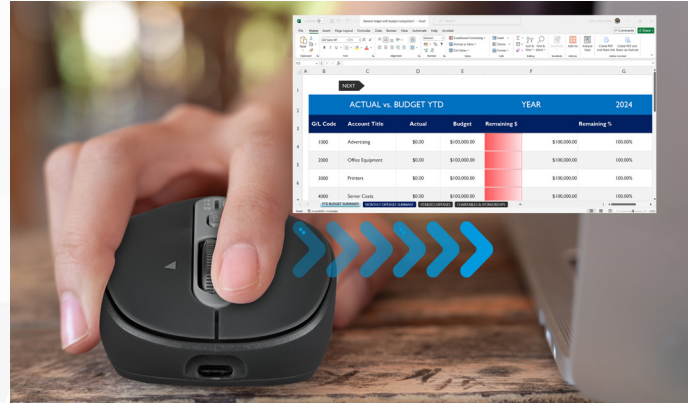

SEAMLESS HORIZONTAL SCROLLING

Navigate wide spreadsheets, design software, and other programs with a side-to-side scroll function.