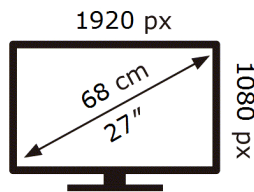

Samsung

S27D360GAU

21 kWh/1000h

2019/2013

ENERG 

Samsung

S27D360GAU

21 kWh/1000h