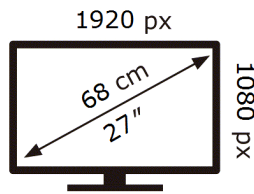

Samsung

S27D360GAU

21 kWh/1000h

2019/2013

ENERG 

Samsung

S27D360GAU

21 kWh/1000h