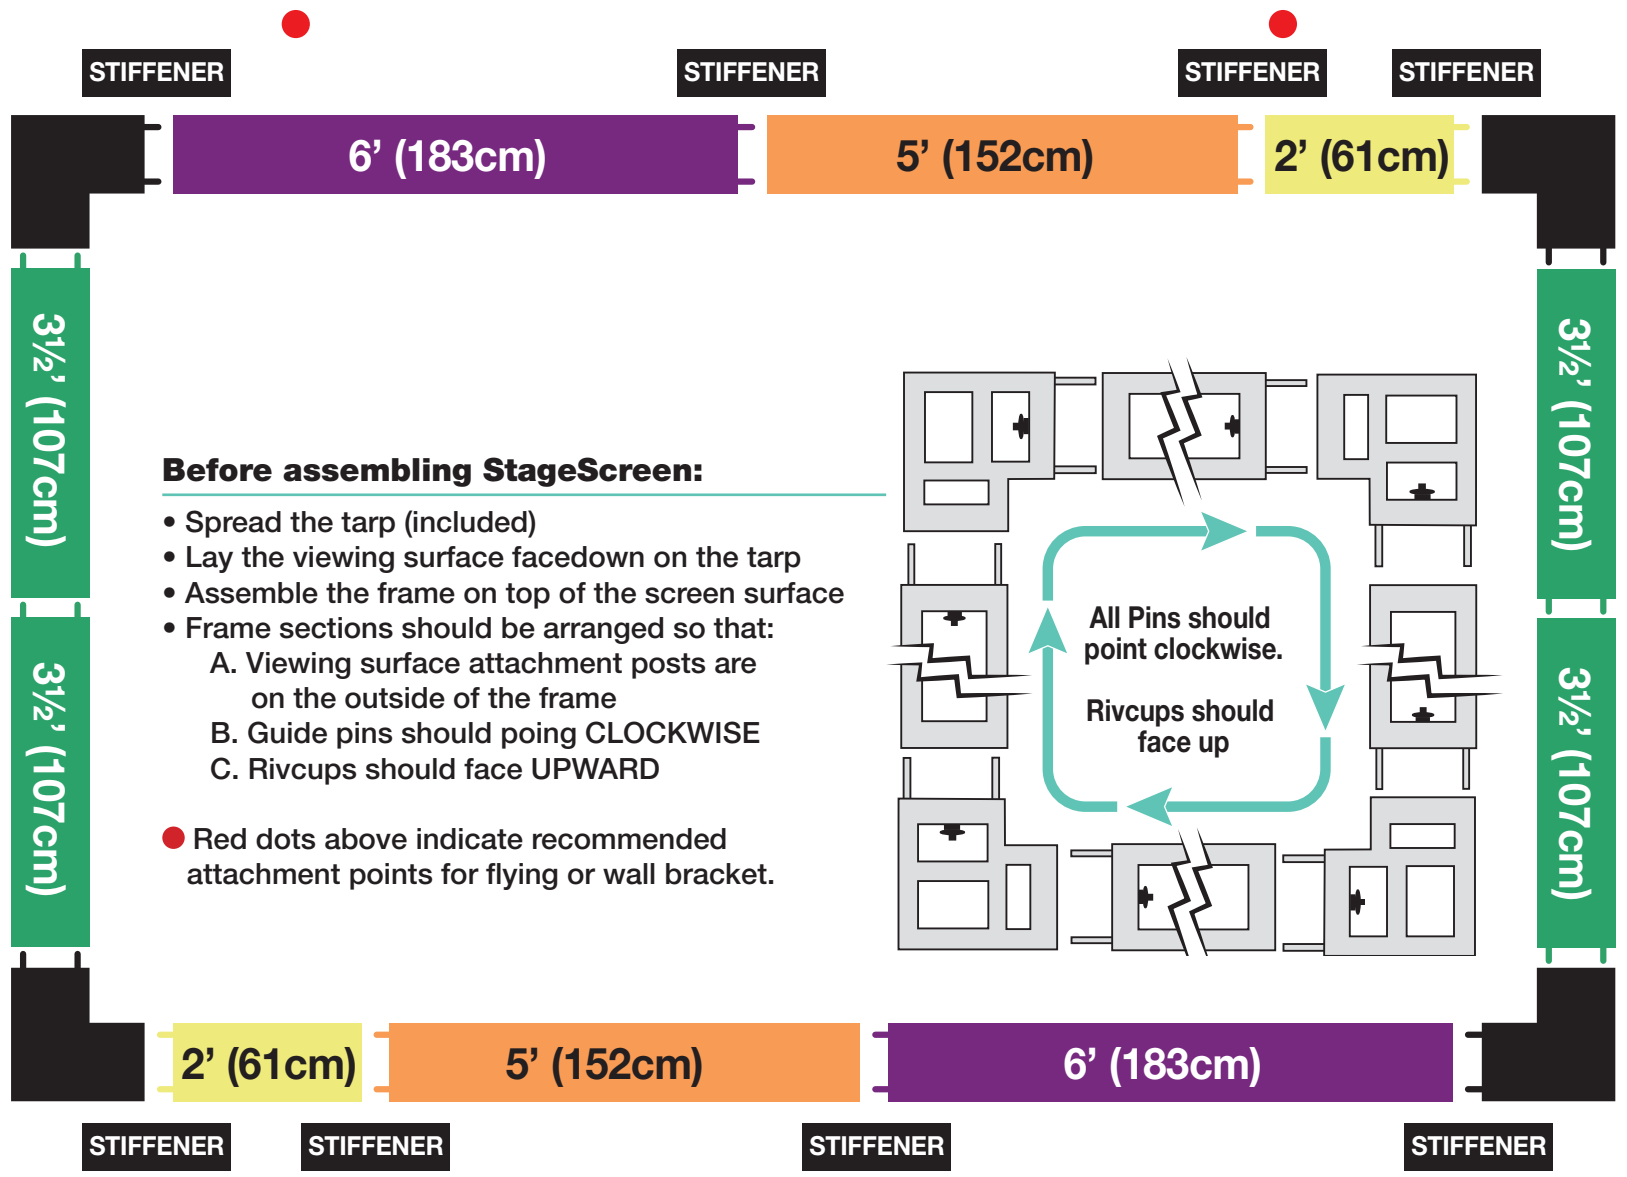

For use with these part numbers:

383288	383497
383321	383563

Inventory

2' (61cm)	2
3' (91cm)	0
3½' (107cm)	4
4' (122cm)	0
5' (162cm)	2
6' (183cm)	2
Stiffener	8
	4

Beware of Pinch Points