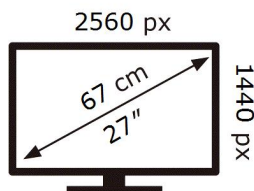

31 kWh/1000h

ABCDEF **G**

HDR

44 kWh/1000h