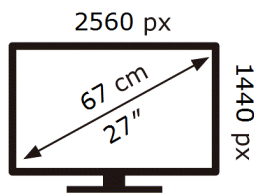

SAMSUNG

S27DG602SU

31 kWh/1000h

ABCDEF **G**

44 kWh/1000h

ENERG

SAMSUNG

S27DG602SU