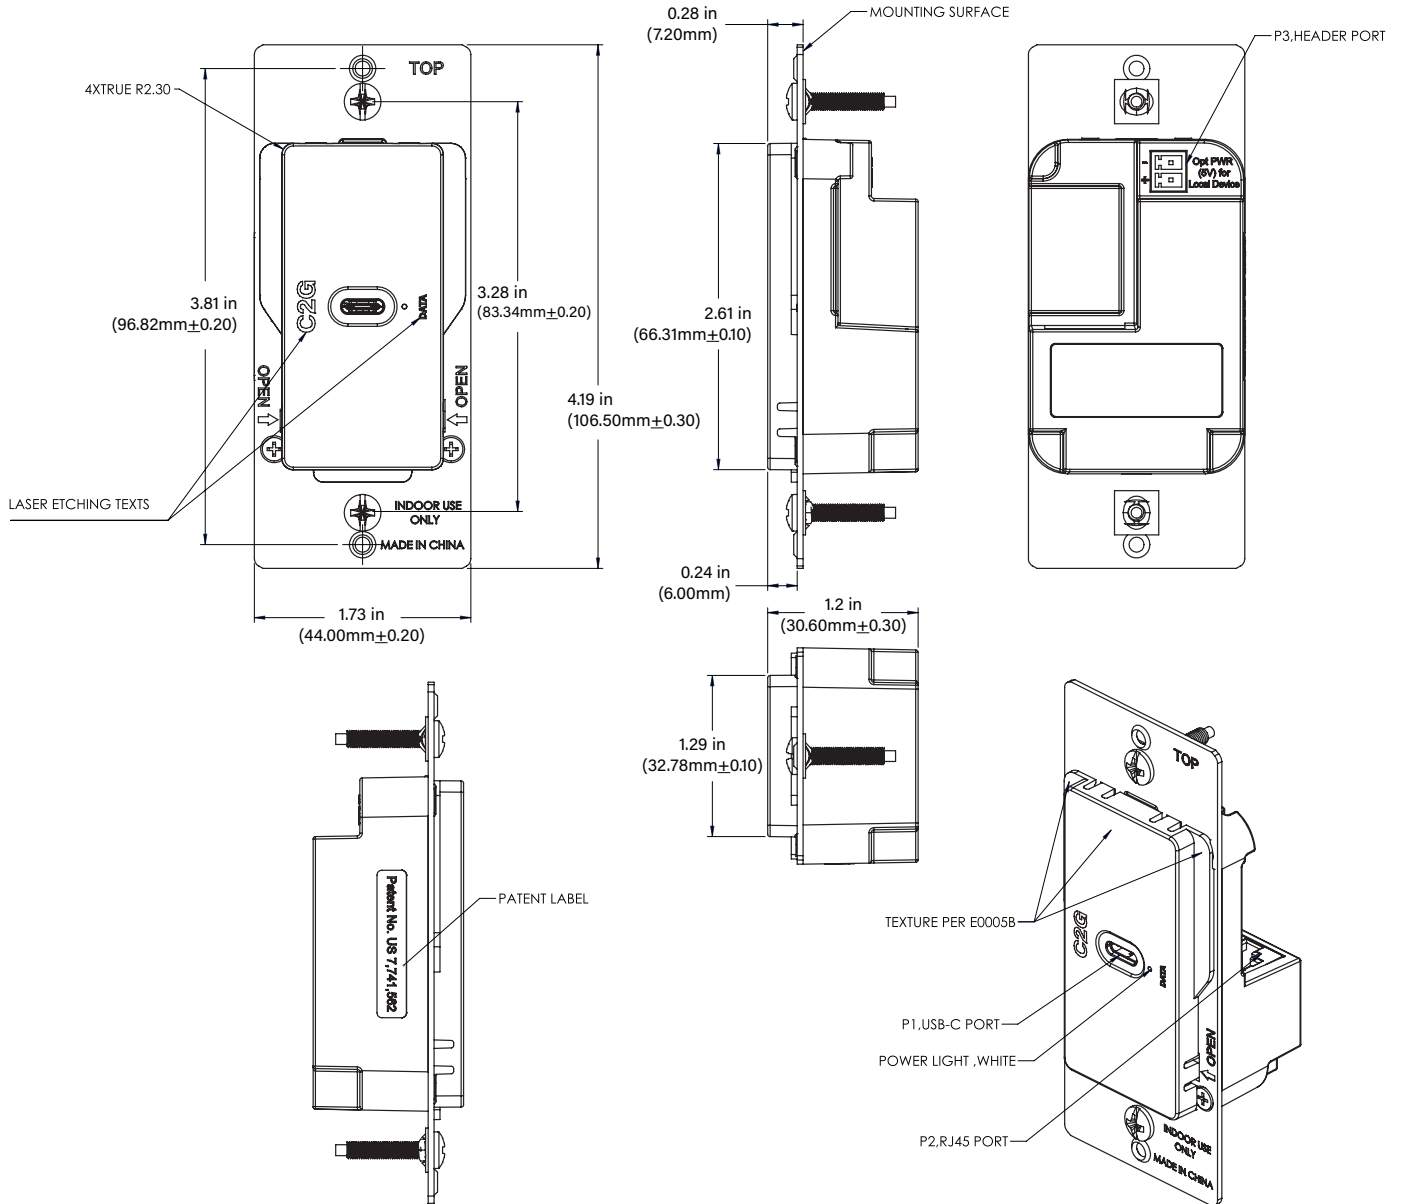

SUPERBOOSTER® USB CAMERA EXTENDER

Superbooster® USB Camera Extender Over Cat6
Single Gang Wall Plate to Single Gang Wall Plate Kit

TECHNICAL DRAWING

LEGRAND | AV COMMERCIAL BRANDS

C2G | Chief | Da-Lite | Luxul | Middle Atlantic | Vaddio | Wiremod

SIMPLIFIED CONNECTIVITY

USA 800.506.9607 | legrandav.com | customer-service@c2g.com

EMEA +31 495 580 840 | legrandav.com | c2g.emea@av.legrand.com

©2024 Legrand AV Inc. 240186 Rev A 4/24 C2G is a registered trademark of Legrand AV Inc. All other brand names or marks are used for identification purposes and are trademarks of their respective owners. All patents are protected under existing designations. Other patents pending.