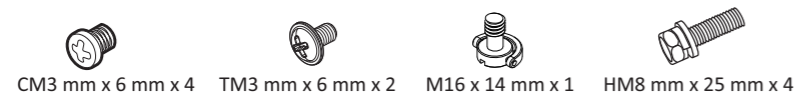

IFP105UW (VS19390) ViewBoard series

IFP105UW

Support Center

www.viewsonic.com

ViewSonic Europe Limited
Haaksbergweg 75
1101 BR Amsterdam
Netherlands

+31 (0) 650608655

EPREL@viewsoniceurope.com

<https://www.viewsonic.com/eu/>