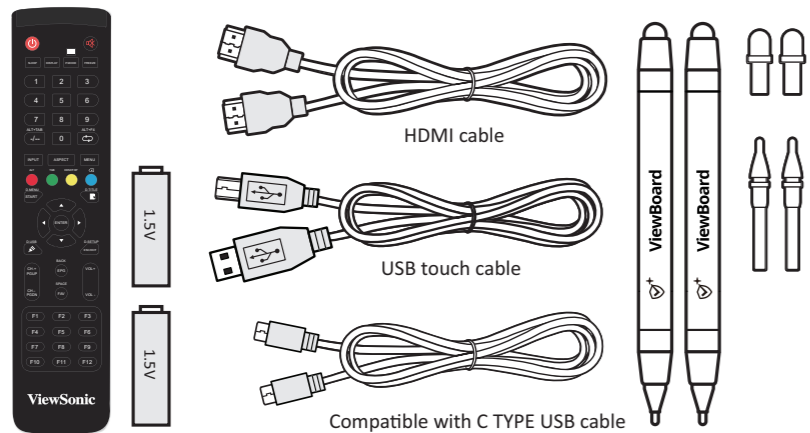

IFP105UW (VS19390) ViewBoard series

IFP105UW

Support Center

www.viewsonic.com

ViewSonic Europe Limited
Haaksbergweg 75
1101 BR Amsterdam
Netherlands

+31 (0) 650608655

EPREL@viewsoniceurope.com

<https://www.viewsonic.com/eu/>