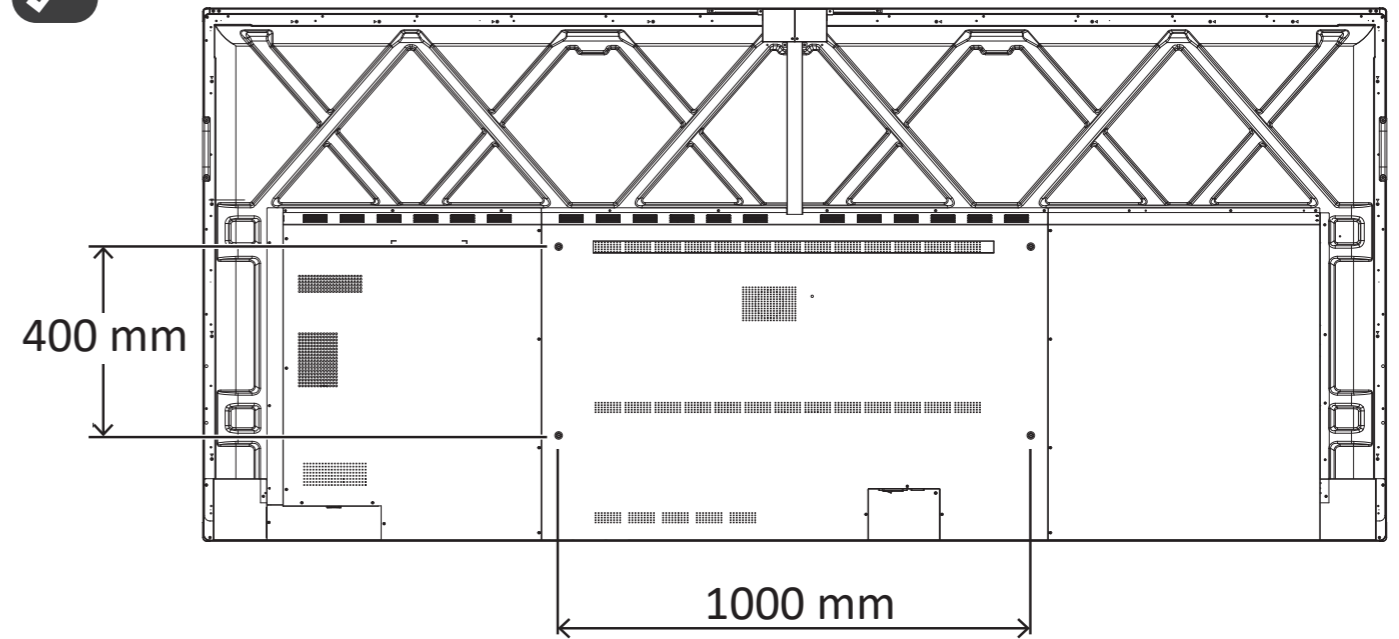

IFP105UW (VS19390) ViewBoard series

IFP105UW

Support Center

www.viewsonic.com

ViewSonic Europe Limited
Haaksbergweg 75
1101 BR Amsterdam
Netherlands

+31 (0) 650608655

EPREL@viewsoniceurope.com

<https://www.viewsonic.com/eu/>