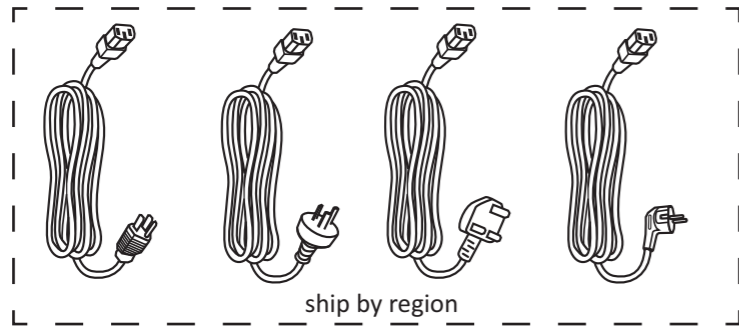

IFP105UW (VS19390) ViewBoard series

IFP105UW

Support Center

www.viewsonic.com

ViewSonic Europe Limited
Haaksbergweg 75
1101 BR Amsterdam
Netherlands

+31 (0) 650608655

EPREL@viewsoniceurope.com

<https://www.viewsonic.com/eu/>