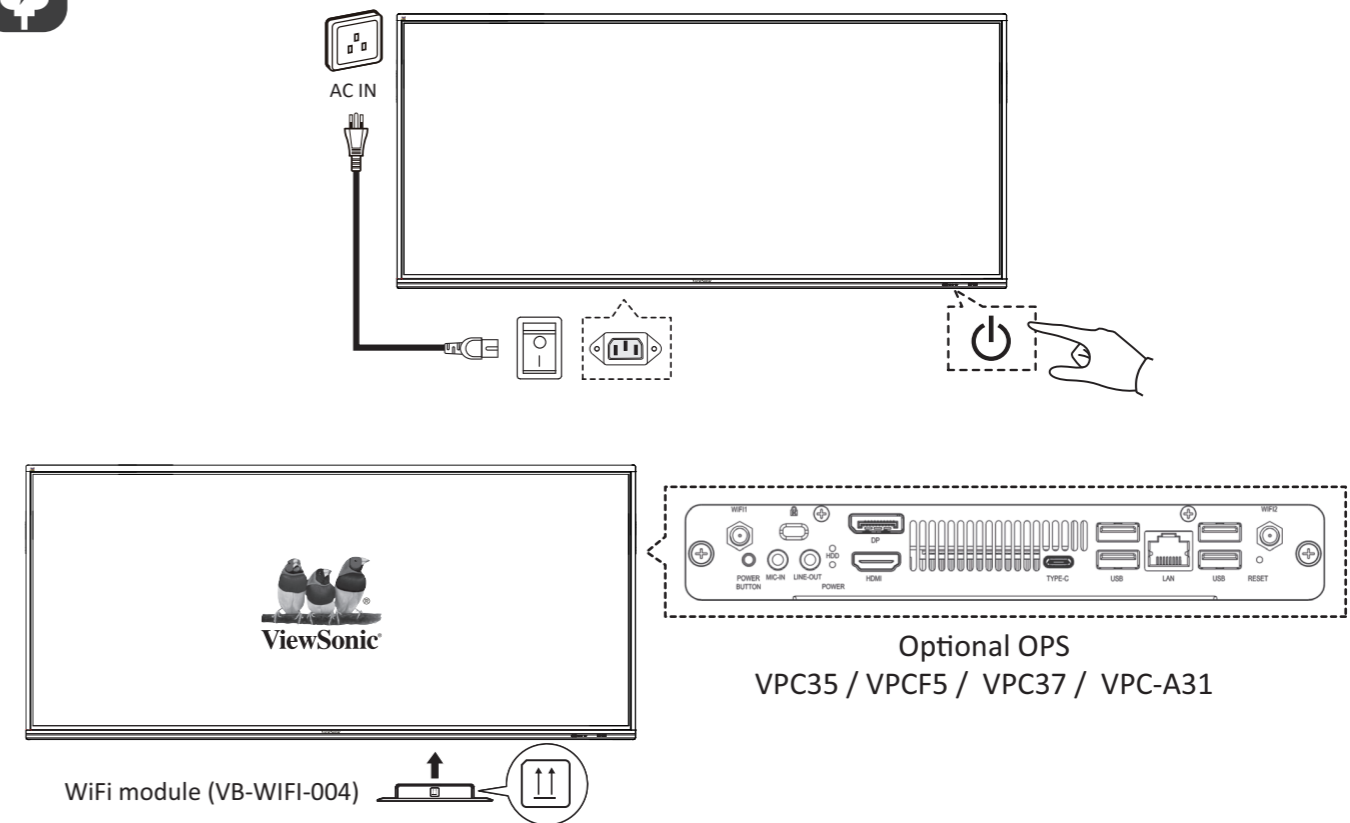

IFP105UW (VS19390) ViewBoard series

IFP105UW

Support Center

www.viewsonic.com

ViewSonic Europe Limited
Haaksbergweg 75
1101 BR Amsterdam
Netherlands

+31 (0) 650608655

EPREL@viewsoniceurope.com

<https://www.viewsonic.com/eu/>