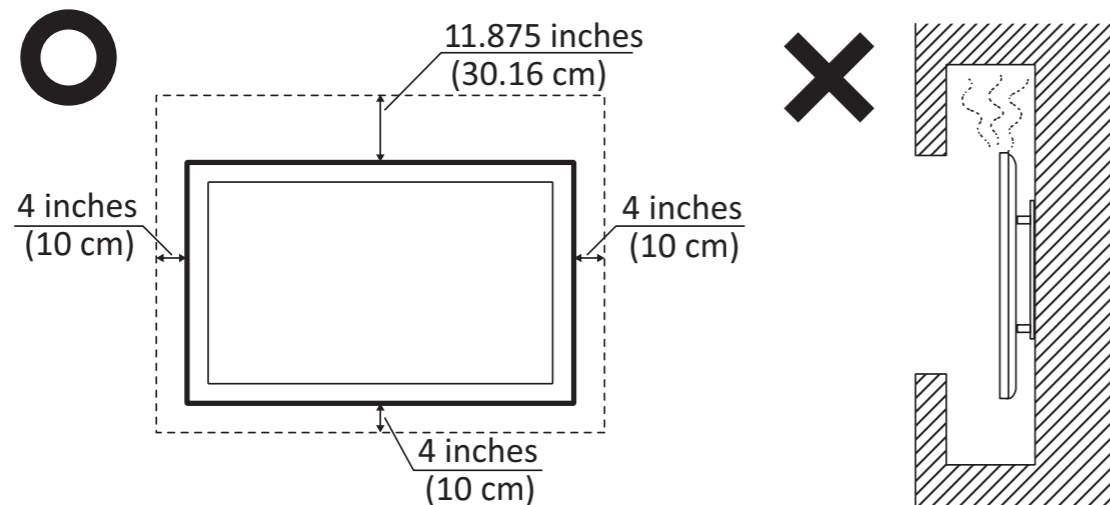

IFP105UW (VS19390) ViewBoard series

IFP105UW

Support Center

www.viewsonic.com

ViewSonic Europe Limited
Haaksbergweg 75
1101 BR Amsterdam
Netherlands

+31 (0) 650608655

EPREL@viewsoniceurope.com

<https://www.viewsonic.com/eu/>