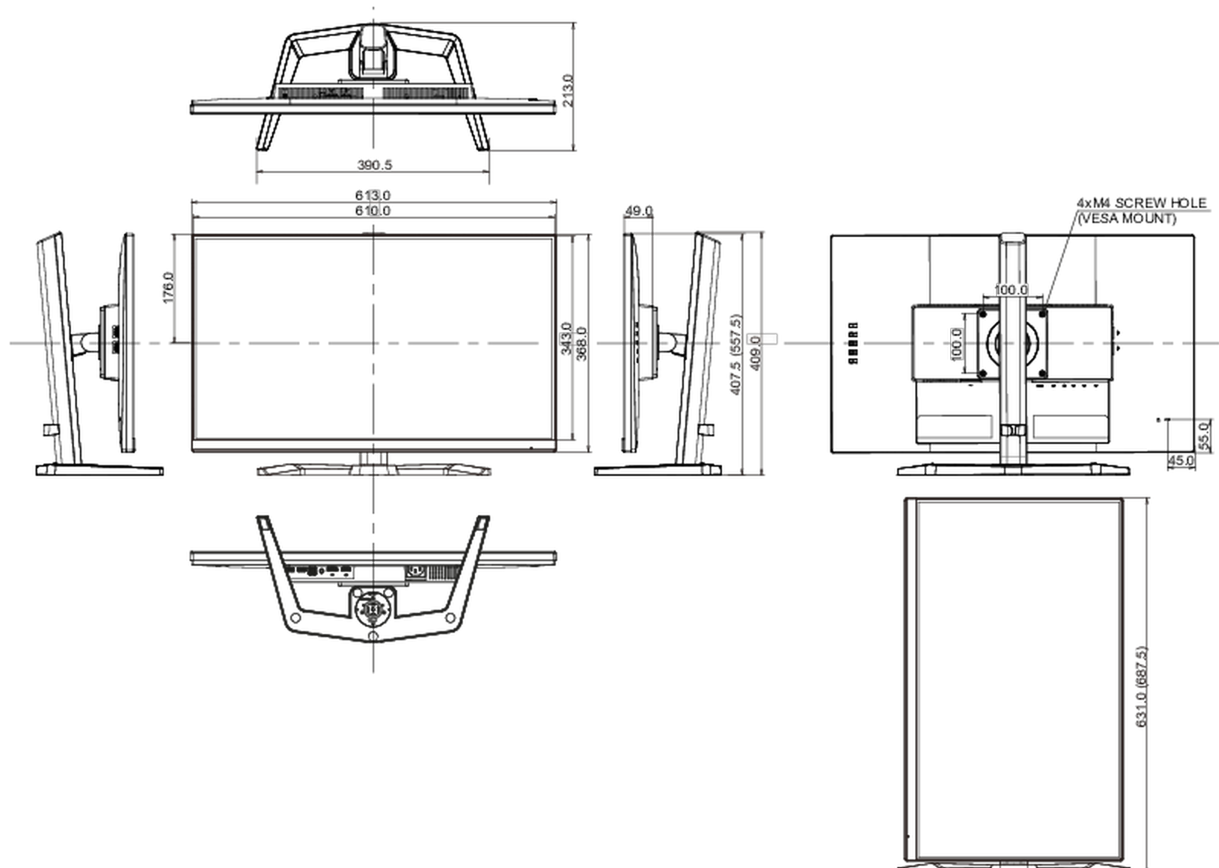

Cable management system

yes

05 ACCESSORIES INCLUDED

Cables

power, USB, HDMI, DP

Other

quick start guide, safety guide

06 POWER MANAGEMENT

Power supply unit

internal

Power supply

AC 100 - 240V, 50/60Hz

Power usage

16W typical, 0.5W stand by, 0.3W off mode

07 SUSTAINABILITY

Regulations

CE, TÜV-Bauart, EAC, PSE, RoHS support, ErP, WEEE, VCCI, REACH, UKCA, Eyesafe 2.0

Energy efficiency class (Regulation (EU) 2017/1369)

E

REACH SVHC

above 0.1%: Lead

08 DIMENSIONS / WEIGHT

Product dimensions W x H x D

613 x 557.5 x 213mm

Box dimensions W x H x D

690 x 432 x 168mm

Weight (without box)

5.4kg

Weight (with box)

7.6kg

EAN code

4948570123964