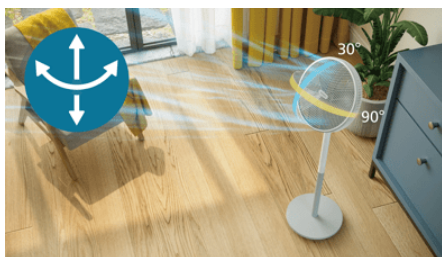

Oscillating and Tilttable

Feel the cooling breeze in every corner. Our fan can be tilted 30 degrees and rotates 90 degrees automatically, ensuring even airflow throughout the whole room.