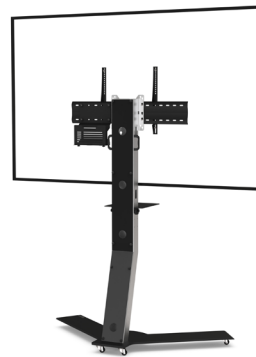

EKINOX XL SINGLE SCREEN

For a 75 to 90-inch screen

VIDEOCONFERENCING

Number of screen : 1 screen

Screen size : 75 to 90"

Installation : on casters

Finish : black and brushed stainless steel

Part number :
EKINOXS7590VCPACK

Screen simulation 84"

EKINOX XL SINGLE SCREEN

• SPECIFICATIONS

Screen size	For a 75 to 90" screen
Part number	EKINOXS7590VCPACK
Base	Black painted steel
Base thickness	15 mm
Casters / Teflon pads	On casters (ø 35 mm pre-assembled)
Base dimensions (w x d x h)	1490 x 750 x 75 mm
Column	Brushed stainless steel
Column back cover	Back in black ecofriendly acrylic glass
Column dimensions (w x d x h)	170 x 80 x 1680 mm
Screen fixing	Black painted steel with fixing kit
Screen fixing size (VESA)	200 x 200 mm to 800 x 400 mm VESA
Screen axis with adjustable height	1435 mm to 1740 mm
Maximum screen weight	85 kg
Camera shelf with adjustable height	885 mm to 1050 mm 4 positions with 55 mm increments
Stand weight	75 kg
Accessories included (VC PACK)	<ul style="list-style-type: none"> • Camera shelf (AX0011) Dimensions (w x d) : 300 mm x 230 mm • Universal codec holder (SCUV12) Depth from 10 mm to 95 mm

• OPTIONS

Large shelf Dimensions (w x d) : 450 mm x 300 mm	P/N: AX0012
Brushed stainless steel & white finish Column in brushed stainless steel Base, back and camera shelf in white	P/N: /WHITE
Full white finish Base, column, back and camera shelf in white	P/N: /FULLWHITE
Full black finish Base, column, back and camera shelf in black	P/N: /FULLBLACK
Base on Teflon pads	P/N: Teflon pads
Universal camera holder Above the screen	P/N: SCUV3