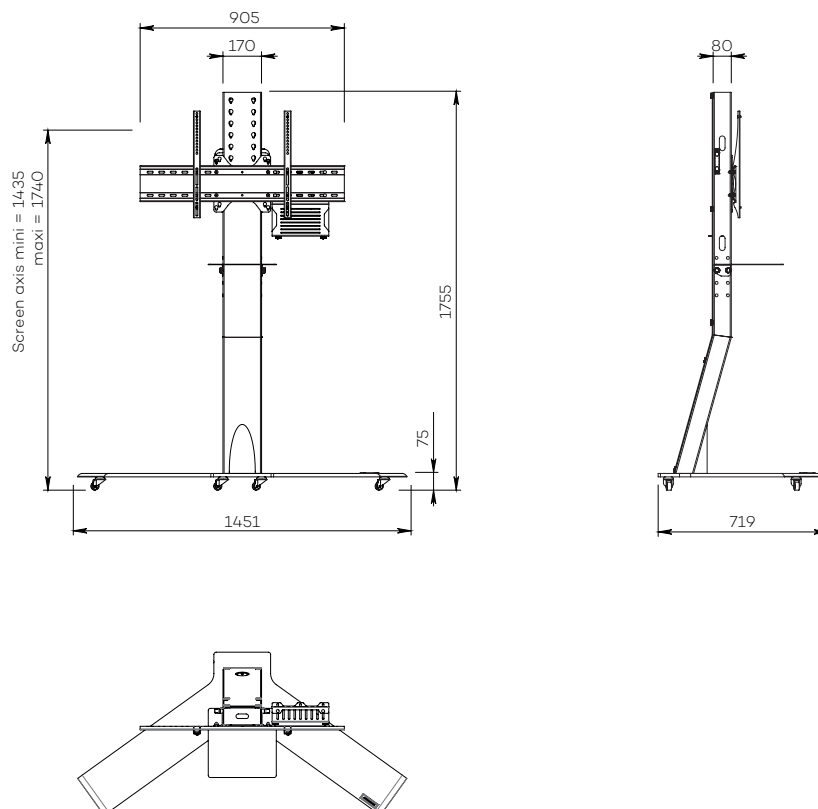

EKINOX XL SINGLE SCREEN

For a 75 to 90-inch screen

VIDEOCONFERENCING

Number of screen : 1 screen

Screen size : 75 to 90"

Installation : on casters

Finish : black and brushed stainless steel

Part number :
EKINOXS7590VCPACK

Screen simulation 84"

EKINOX XL SINGLE SCREEN

• SPECIFICATIONS

Screen size	For a 75 to 90" screen
Part number	EKINOXS7590VCPACK
Base	Black painted steel
Base thickness	15 mm
Casters / Teflon pads	On casters (ø 35 mm pre-assembled)
Base dimensions (w x d x h)	1490 x 750 x 75 mm
Column	Brushed stainless steel
Column back cover	Back in black ecofriendly acrylic glass
Column dimensions (w x d x h)	170 x 80 x 1680 mm
Screen fixing	Black painted steel with fixing kit
Screen fixing size (VESA)	200 x 200 mm to 800 x 400 mm VESA
Screen axis with adjustable height	1435 mm to 1740 mm
Maximum screen weight	85 kg
Camera shelf with adjustable height	885 mm to 1050 mm 4 positions with 55 mm increments
Stand weight	75 kg
Accessories included (VC PACK)	<ul style="list-style-type: none"> • Camera shelf (AX0011) Dimensions (w x d) : 300 mm x 230 mm • Universal codec holder (SCUV12) Depth from 10 mm to 95 mm

• OPTIONS

Large shelf Dimensions (w x d) : 450 mm x 300 mm	P/N: AX0012
Brushed stainless steel & white finish Column in brushed stainless steel Base, back and camera shelf in white	P/N: /WHITE
Full white finish Base, column, back and camera shelf in white	P/N: /FULLWHITE
Full black finish Base, column, back and camera shelf in black	P/N: /FULLBLACK
Base on Teflon pads	P/N: Teflon pads
Universal camera holder Above the screen	P/N: SCUV3