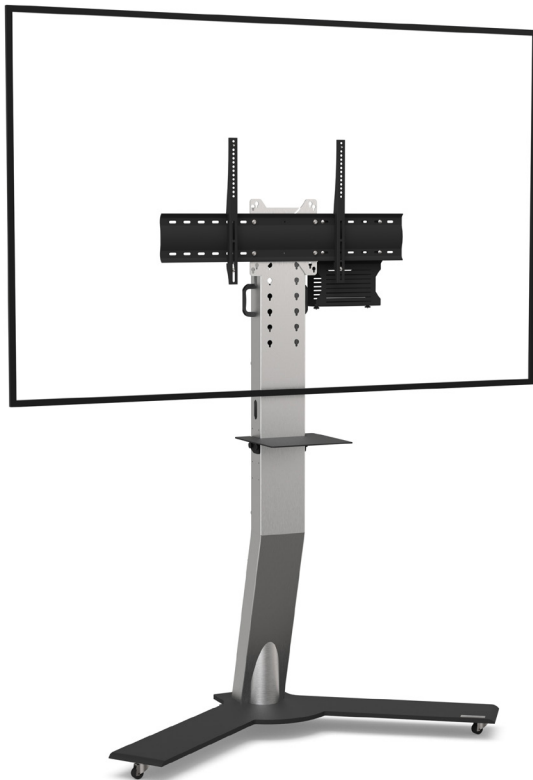

EKINOX XL SINGLE SCREEN

For a 75 to 90-inch screen

VIDEOCONFERENCING

Number of screen : 1 screen

Screen size : 75 to 90"

Installation : on casters

Finish : black and brushed stainless steel

Part number :
EKINOXS7590VCPACK

Screen simulation 84"

EKINOX XL SINGLE SCREEN

• SPECIFICATIONS

Screen size	For a 75 to 90" screen
Part number	EKINOXS7590VCPACK
Base	Black painted steel
Base thickness	15 mm
Casters / Teflon pads	On casters (ø 35 mm pre-assembled)
Base dimensions (w x d x h)	1490 x 750 x 75 mm
Column	Brushed stainless steel
Column back cover	Back in black ecofriendly acrylic glass
Column dimensions (w x d x h)	170 x 80 x 1680 mm
Screen fixing	Black painted steel with fixing kit
Screen fixing size (VESA)	200 x 200 mm to 800 x 400 mm VESA
Screen axis with adjustable height	1435 mm to 1740 mm
Maximum screen weight	85 kg
Camera shelf with adjustable height	885 mm to 1050 mm 4 positions with 55 mm increments
Stand weight	75 kg
Accessories included (VC PACK)	<ul style="list-style-type: none"> • Camera shelf (AX0011) Dimensions (w x d) : 300 mm x 230 mm • Universal codec holder (SCUV12) Depth from 10 mm to 95 mm

• OPTIONS

Large shelf Dimensions (w x d) : 450 mm x 300 mm	P/N: AX0012
Brushed stainless steel & white finish Column in brushed stainless steel Base, back and camera shelf in white	P/N: /WHITE
Full white finish Base, column, back and camera shelf in white	P/N: /FULLWHITE
Full black finish Base, column, back and camera shelf in black	P/N: /FULLBLACK
Base on Teflon pads	P/N: Teflon pads
Universal camera holder Above the screen	P/N: SCUV3