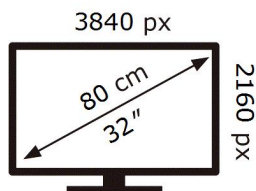

ENERG

SAMSUNG

S32D800EAU

31 kWh/1000h

ABCDEF **G**

57 kWh/1000h

2019/2013