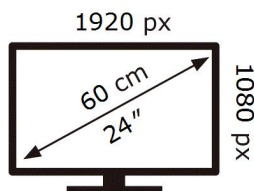

S24DG302EU

17 kWh/1000h

ABCDE **F** G

19 kWh/1000h

2019/2013