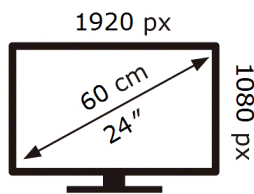

SAMSUNG

S24DG302EU

17 kWh/1000h

ABCDEF**G**

19 kWh/1000h

2019/2013

ENERG

SAMSUNG