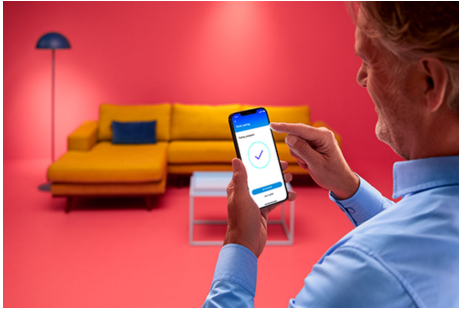

## Fairy Light 20M

Fun, fantastic, full-colour WiZ fairy lights bring the magic to all your holidays, parties, intimate get-togethers and daily vibes. Wrap these strings of 160 LEDs around your Christmas tree, your front door on Halloween, your game room on Saturday night, your garden for dining outdoors on those warm summer evenings, or around your bedroom or dining room any day of the week. Static and dynamic light modes dazzle with over 16 million available colours and 8 different zones, so that you can DIY your light to your heart's content. And because it's WiZ, you can control your lights' magical sparkling colour from anywhere, using the WiZ app. You can even sync your fairy lights to music for extra fun and festivity...

### Smart lighting functionalities easy to set up

Enjoy the benefits of smart features instantly, just by connecting your WiZ light to your Wi-Fi network. Control lights easily when you're away from home and scheduling lights to go on and off automatically. No need to install additional hardware such as hub or gateway!