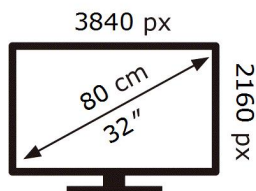

ENERG

SAMSUNG

S32DM700UU

32 kWh/1000h

ABCDEF **G**

58 kWh/1000h

2019/2013