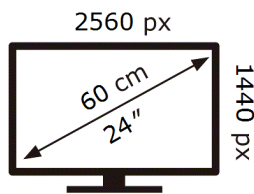

Samsung

S24D600UAA

21 kWh/1000h

ABCDEF **G**

31 kWh/1000h

ENERG

Samsung

S24D600UAA