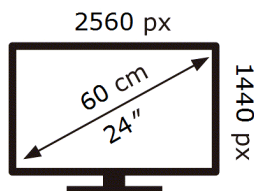

ENERG

Samsung

S24D600UAA

21 kWh/1000h

ABCDEF **G**

31 kWh/1000h

2019/2013