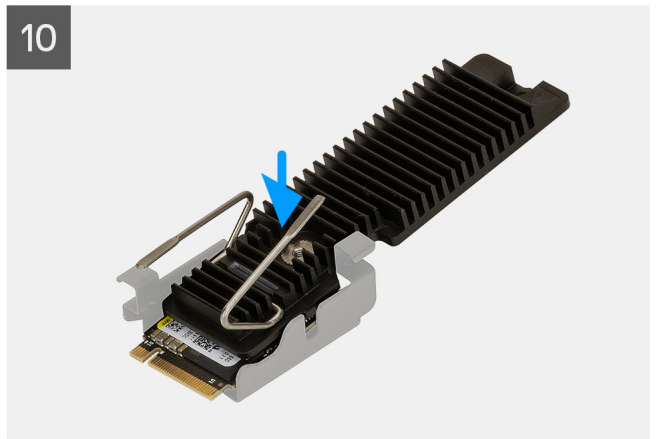

# M.2 2230/2280 SSD Installation onto Heatsink Module

Tech sheet

## 2230 SSD heatsink