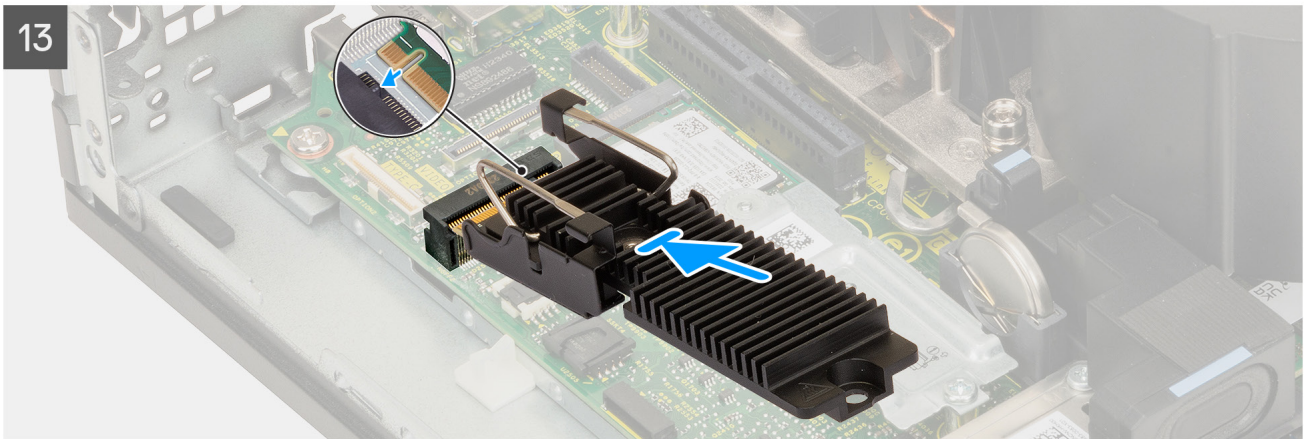

# M.2 2230/2280 SSD Installation onto Heatsink Module

Tech sheet

## 2230 SSD heatsink