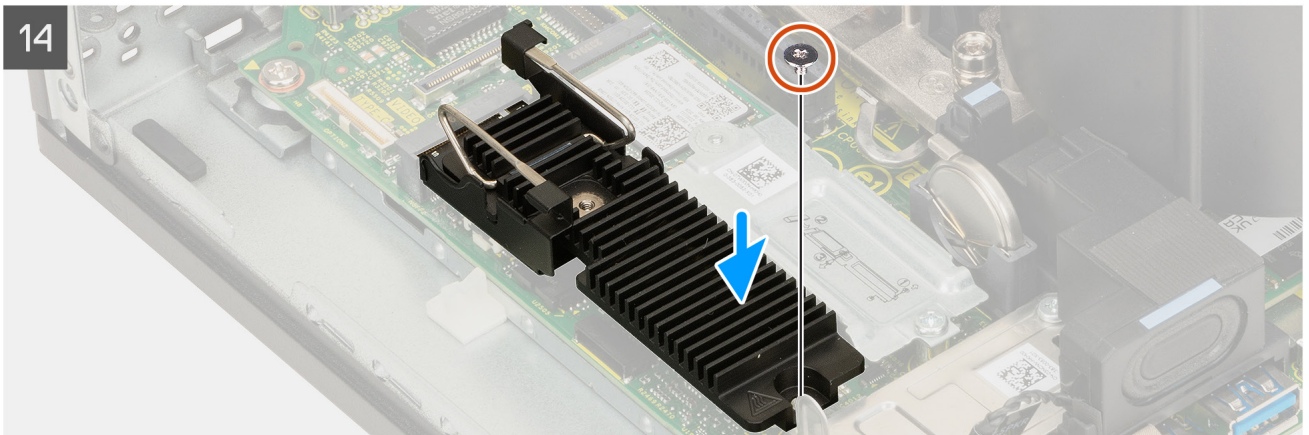

# M.2 2230/2280 SSD Installation onto Heatsink Module

Tech sheet

## 2230 SSD heatsink