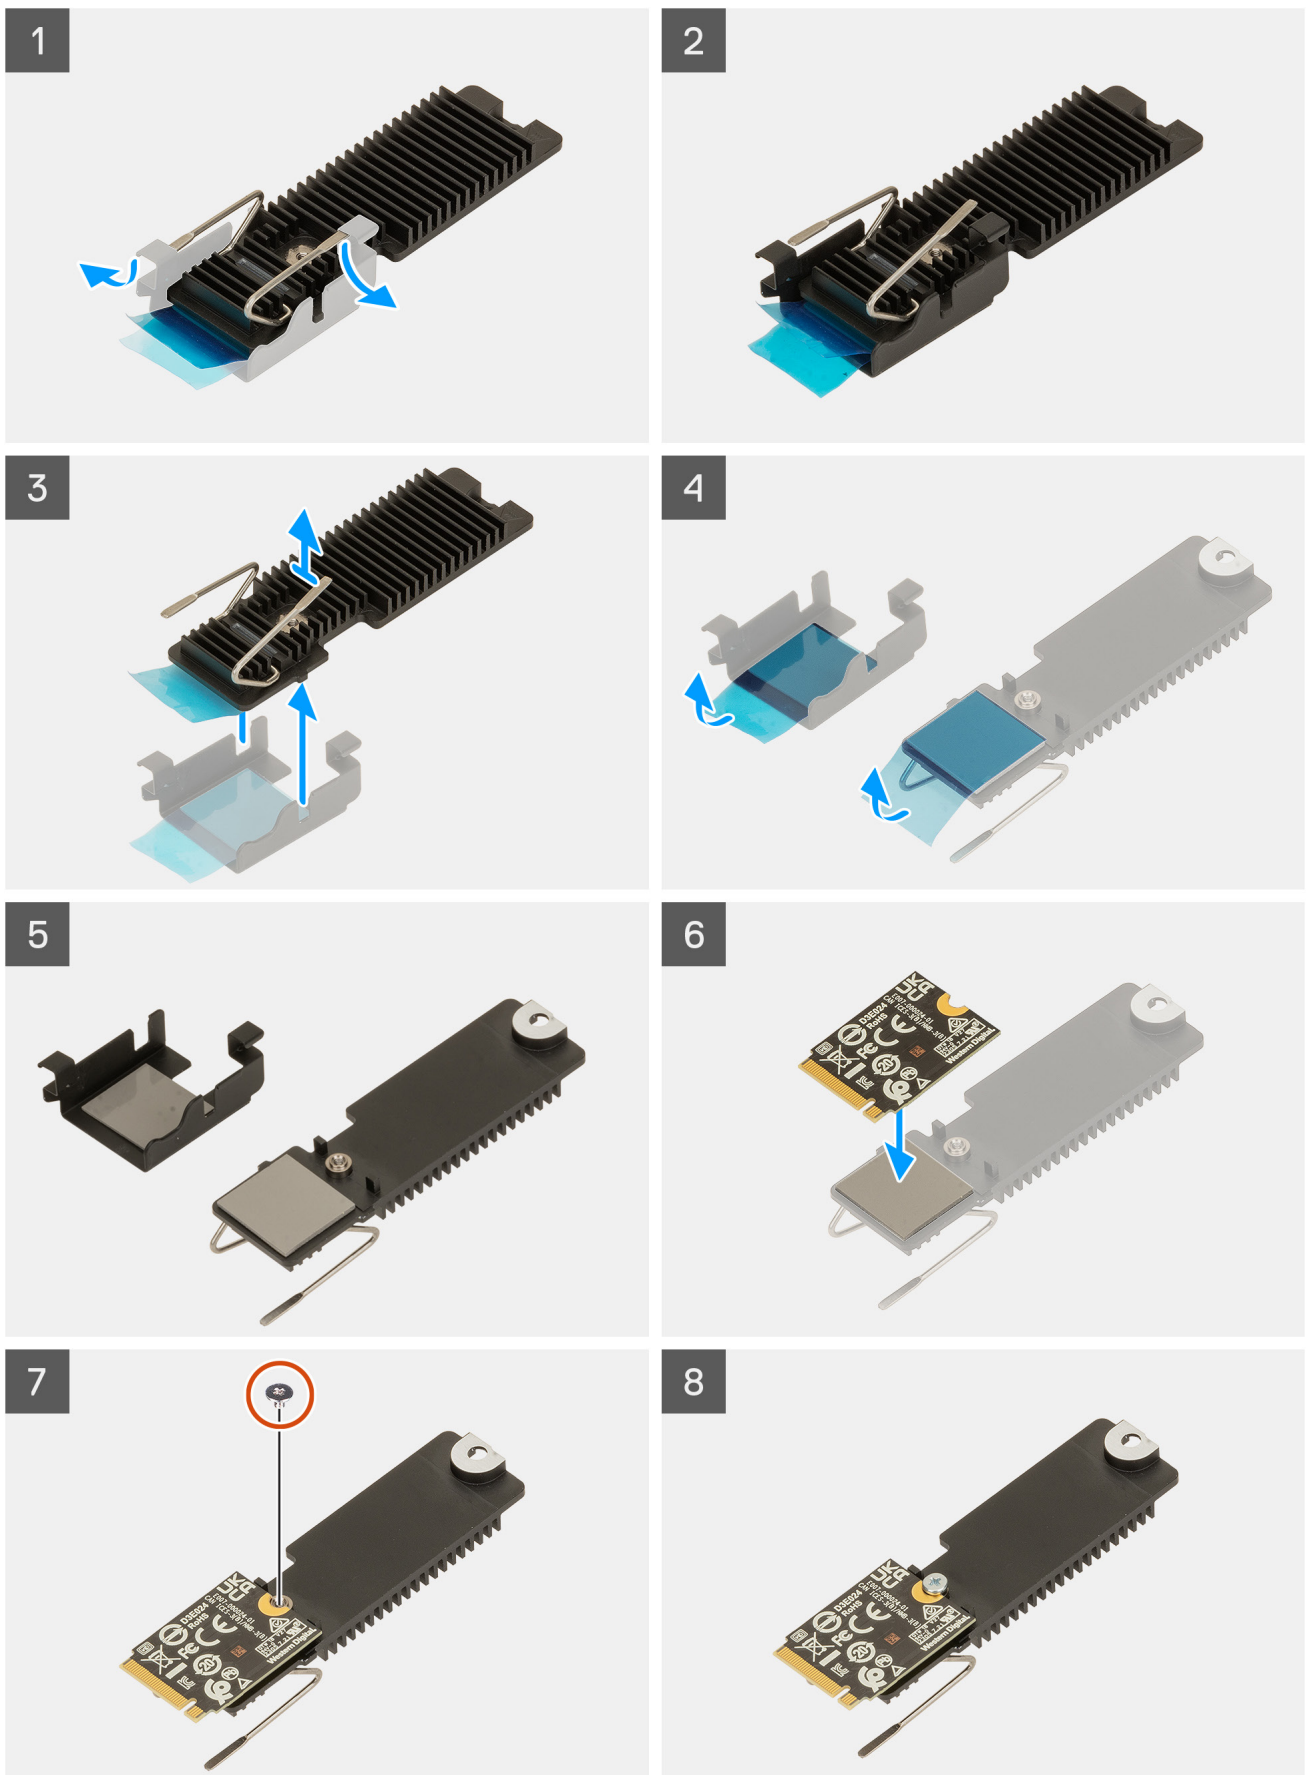

# M.2 2230/2280 SSD Installation onto Heatsink Module

Tech sheet

## 2230 SSD heatsink