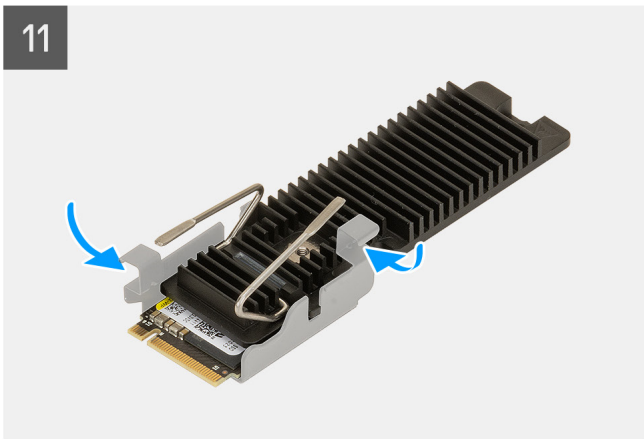

# M.2 2230/2280 SSD Installation onto Heatsink Module

Tech sheet

## 2230 SSD heatsink