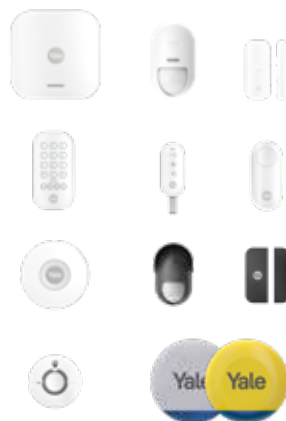

Always feel safe knowing your home is protected, inside and out.

Enhance your security system and easily monitor the status of your doors or windows with the Yale Indoor Window/Door Contact.

Get real-time alerts via the Yale Home app as soon as someone opens or closes the door or windows, or if someone tampers with the sensor.

Slim profile, ideal for narrow spaces. Multiple installation methods so that you can pick the option that best suits your needs.

Trusted every day

Specifications

| | |
|---|---|
| Wireless range | Horizon+ Technology: 1km long range RF |
| Communication frequency between Yale Hub and Indoor Window/Door Contact | Horizon+ Technology: 2-way RF on 868Mhz |
| Device features | Detects open/closing |
| Security features | Tamper protected |
| Product dimensions (H x W x D) | 68.5mm x 29mm x 9.52mm |
| Product weight | 35g |
| Power solution | 1x CR2045 lithium battery |
| Battery life | 4 years |
| Mounting solution | Screws and 3M tape (included) |
| Model number | AL-DC-1A-V1 |
| SKU number | AL-DC-1A-W |

Fully customisable

This accessory is compatible with the Yale Smart Alarm Kits.

More accessories to suit your needs! Add up to 100 devices to your Yale Smart Alarm.

How it works:

Download our free Yale Home app on iOS and Android.