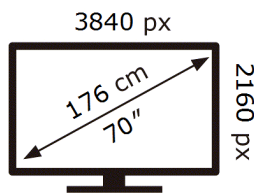

SAMSUNG

UE70DU7100K

123 kWh/1000h

ABCDEF **G**

170 kWh/1000h

2019/2013