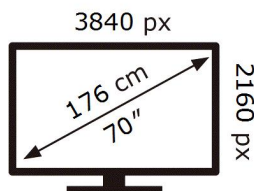

UE70DU7100K

**123** kWh/1000h

ABCDEF **G**

**HDR**

**170** kWh/1000h

2019/2013