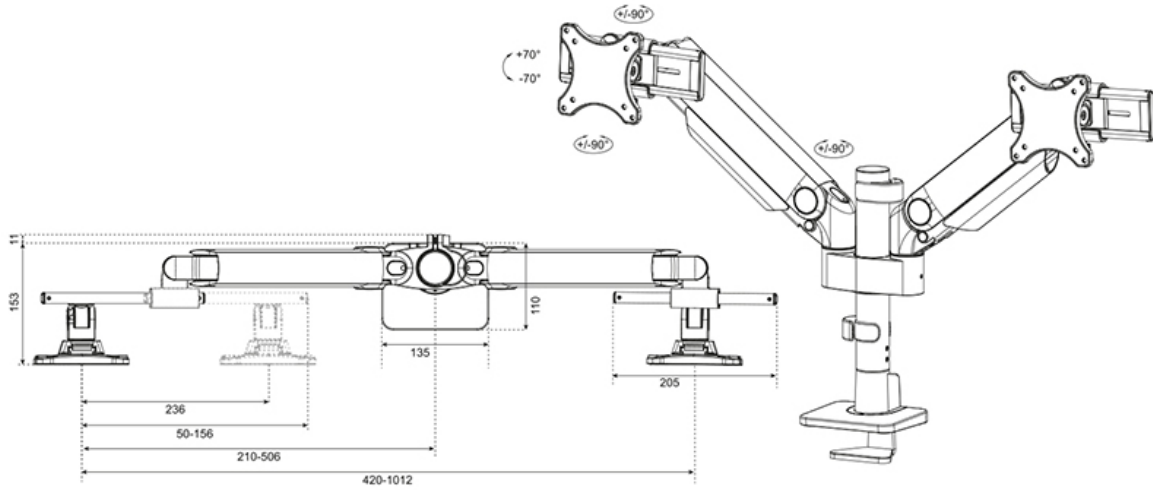

DS65S-950BL2

NEOMOUNTS DESK MONITOR ARM

Neomounts

Measuring unit: mm