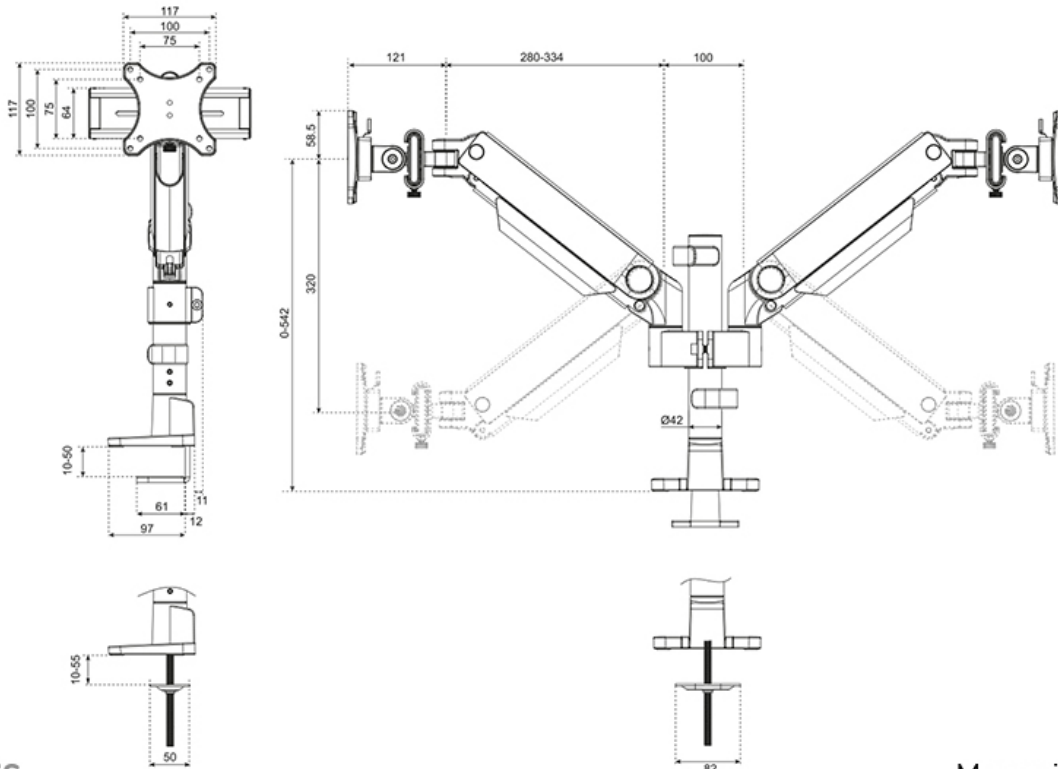

DS65S-950BL2

NEOMOUNTS DESK MONITOR ARM

Neomounts

Measuring unit: mm